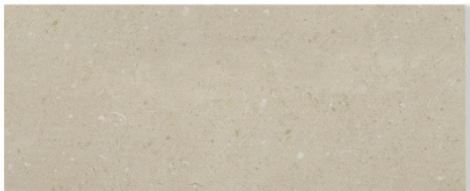

# Laurelhurst

---

FIELD - BEIGE

---

Cracked  
24"x24"

Cracked  
24"x48"

Natural  
12"x24"  
24"x48"

Hammered  
24"x48"