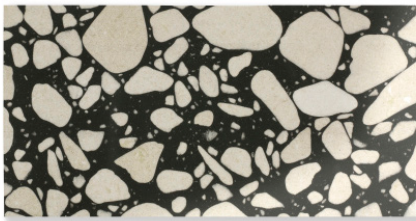

# Laurelhurst

---

FIELD - BEIGE

---

Cracked  
24"x24"

Cracked  
24"x48"

Natural  
12"x24"  
24"x48"

Hammered  
24"x48"

Peggy Glossy  
24"x48"

Mixed  
3"x24"

Grooved  
24"x48"

SBN  
3"x48"

\*Please note: variations in color, shade, surface texture and size are natural characteristics of all our products and should be expected. Images shown are representative, but may not indicate all variations in these characteristics.