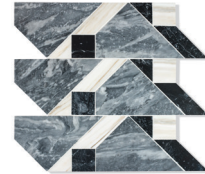

10/2022

Liaison by Kelly Wearstler

DESIGNS

Garde
shown in Nero Zebrino Blend

Lafayette Large
shown in Gris Blend

Lafayette Small
shown in Gris Blend

Solano Large
shown in Grigio Blend

Solano Small
shown in Noir Blend