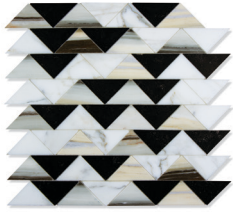

Liaison by Kelly Wearstler

DESIGNS

Canon Small
shown in Ebony Blend