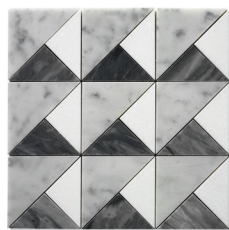

COLLECTION

Custom Designs	Canon Large (9.134" x 13.622" x 0.394") Canon Small (12.244" x 12.362" x 0.394") Clemente Small (12.047" x 12.638" x 0.394") Elm Small (7.992" x 7.992" x 0.394") Hillcrest (custom fit) Lafayette Large (19.331" x 27.598" x 0.394") Lafayette Small (13.740" x 14.488" x 0.394") Laurel (custom fit) Palm (custom fit) Rexford Large (15.984" x 15.984" x 0.394") Rexford Small (11.831" x 11.831" x 0.394") Solano Large (12.008" x 12.008" x 0.394") Solano Small (12.047" x 12.047" x 0.394") All In-stock designs also available in custom
Color	Over 50 natural marble, limestone, onyx, travertine and granite stone colors. Available in honed, polished or combination finishes
Material	Stone
Lead Time	Custom 8-12 weeks. Ask sales associate for quote
Exclusive	Available exclusively at Ann Sacks

Laurel
Custom Blend

Hilcrest
Custom Blend

Rexford Large
shown in Charcoal Blend

Rexford Small
shown in Charcoal Blend

Clemente Small
shown in Blanc Blend

*Please note: variations in color, shade, surface texture and size are natural characteristics of all our products and should be expected. Images shown are representative, but may not indicate all variations in these characteristics.