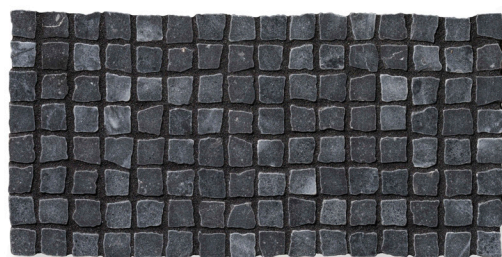

7/2023

Lisboa

Mosaic

Diamante
in white (2 sheets shown)

Diamante
in black (2 sheets shown)

Grid
in white (2 sheets shown)

Grid
in black (2 sheets shown)

Listra
in Mixed Black and White
(2 sheets shown)

Quad
in Mixed Black and White
(2 sheets shown)

Palma
in white (4 sheets shown)

Palma
in white (2 white sheets, 2
black sheets shown)

Palma
in black (4 sheets shown)

*Please note: variations in color, shade, surface texture and size are natural characteristics of all our products and should be expected. Images shown are representative, but may not indicate all variations in these characteristics.