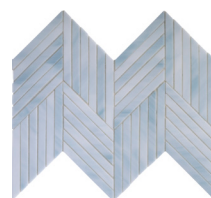

Lumé

Our Lumé collection of art glass mosaics features four essential patterns, sticks, herringbone, 2x5 offset and the new North pattern. Simple and understated, these mosaics add a lovely texture and catch the light as only glass can do. Perfect for cladding walls, showers, fireplaces or backsplashes.

Shown: Sticks in Sky Blue

RECOMMENDED USE

- Suitable for all indoor wall applications
- Suitable for shower walls. Chrysalis colors are suitable depending on opacity of glass. Please check with your sales associate.

2020

DESIGNS/COLOR

2x5 Offset
White

2x5 Offset
Cream

2x5 Offset
Sky Blue

Herringbone
White

Herringbone
Cream

Herringbone
Sky Blue

North
White

North
Cream

North
Sky Blue

Sticks
White

Sticks
Cream

Sticks
Sky Blue

*Please note: variations in color, shade, surface texture and size are natural characteristics of all our products and should be expected. Images shown are representative, but may not indicate all variations in these characteristics.