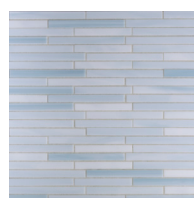

Lumé

Our Lumé collection of art glass mosaics features four essential patterns, sticks, herringbone, 2x5 offset and the new North pattern. Simple and understated, these mosaics add a lovely texture and catch the light as only glass can do. Perfect for cladding walls, showers, fireplaces or backsplashes.

Shown: Sticks in Sky Blue

RECOMMENDED USE

- Suitable for all indoor wall applications
- Suitable for shower walls. Chrysalis colors are suitable depending on opacity of glass. Please check with your sales associate.

2020

DESIGNS/COLOR

2x5 Offset
White

2x5 Offset
Cream

2x5 Offset
Sky Blue

Herringbone
White

Herringbone
Cream

Herringbone
Sky Blue

North
White

North
Cream

North
Sky Blue

Sticks
White

Sticks
Cream

Sticks
Sky Blue

*Please note: variations in color, shade, surface texture and size are natural characteristics of all our products and should be expected. Images shown are representative, but may not indicate all variations in these characteristics.