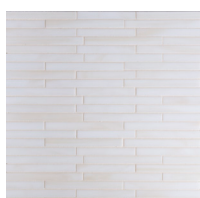

Lumé

Our Lumé collection of art glass mosaics features four essential patterns, sticks, herringbone, 2x5 offset and the new North pattern. Simple and understated, these mosaics add a lovely texture and catch the light as only glass can do. Perfect for cladding walls, showers, fireplaces or backsplashes.

Shown: Sticks in Sky Blue

RECOMMENDED USE

- Suitable for all indoor wall applications
- Suitable for shower walls. Chrysalis colors are suitable depending on opacity of glass. Please check with your sales associate.

2020

DESIGNS/COLOR

2x5 Offset
White

2x5 Offset
Cream

2x5 Offset
Sky Blue

Herringbone
White

Herringbone
Cream

Herringbone
Sky Blue

North
White

North
Cream

North
Sky Blue

Sticks
White

Sticks
Cream

Sticks
Sky Blue

*Please note: variations in color, shade, surface texture and size are natural characteristics of all our products and should be expected. Images shown are representative, but may not indicate all variations in these characteristics.