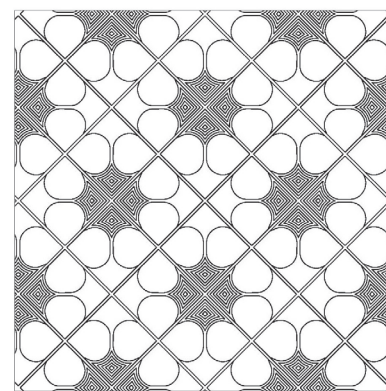

COLOR PALETTE

White Shimmer
Matte

Blue Mist
Matte

Basil
Matte

Currant
Gloss

New Bronze Luster
Matte

Chalkboard
Matte

*Please note: variations in color, shade, surface texture and size are natural characteristics of all our products and should be expected. Images shown are representative, but may not indicate all variations in these characteristics.

3/2023

MADE Asha

by Lisa Hunt

PATTERNS

ARROWS

Arrows Field, Arrows (L/R)

Arrows Field

Arrows Field