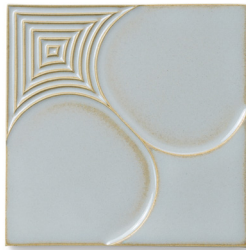

RECOMMENDED USE

- Suitable for all indoor wall applications
- Not suitable for floor applications
- Suitable for outdoor vertical use dependent upon climate and method of installation
- Opaque and translucent colors are suitable for shower walls
- Metallic glazes are suitable for indoor wall applications; not suitable for wet areas
- Metallic glazes may develop a patina over time if exposed to acids
- Metallic glazes are susceptible to staining; please use caution when installing in areas that come into contact with grease

COLLECTION

Field	3"x8" LOVE (3.005" x 8.104" x 0.401") 3"x9" Arrows Left (2.670" x 8.720" x 0.470") 3"x9" Arrows Right (2.670" x 8.720" x 0.470") 4"x4" Pomegranate (3.950" x 3.950" x 0.470") 6"x6" Arrows Field (6.060" x 6.060" x 0.470")
Material	Ceramic (Stoneware body)
Color	Basil, Blue Mist, Chalkboard, Currant, New Bronze Luster, White Shimmer <i>Custom colors are not available at this time</i>
Lead Time	Lead-time: Stoneware 6-8 weeks <i>(Lead times are subject to change)</i>

3/2023

MADE Asha by Lisa Hunt

DESIGN (Shown in Blue Mist Matte)

3"x8" LOVE

3"x9" Arrows Right

3"x9" Arrows Left

6"x6" Arrows Field

4"x4" Pomegranate

COLOR PALETTE

White Shimmer
Matte

Blue Mist
Matte

Basil
Matte

Currant
Gloss

New Bronze Luster
Matte

Chalkboard
Matte

*Please note: variations in color, shade, surface texture and size are natural characteristics of all our products and should be expected. Images shown are representative, but may not indicate all variations in these characteristics.