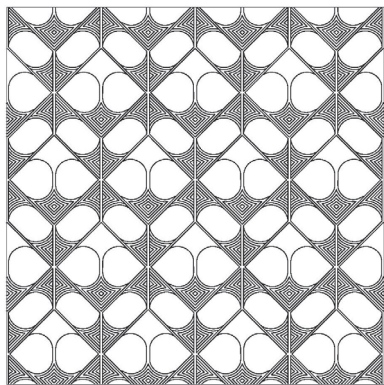

MADE Asha

by Lisa Hunt

PATTERNS

ARROWS

Arrows Field, Arrows (L/R)