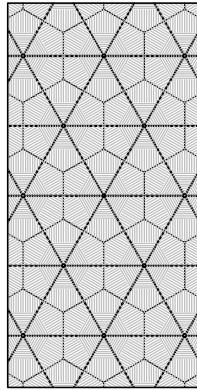

Modern

PATTERN - RIBBED TRIANGLE

Design 1
(Ribbed Triangle Field Only)

*Please note: variations in color, shade, surface texture and size are natural characteristics of all our products and should be expected. Images shown are representative, but may not indicate all variations in these characteristics.

9/2023