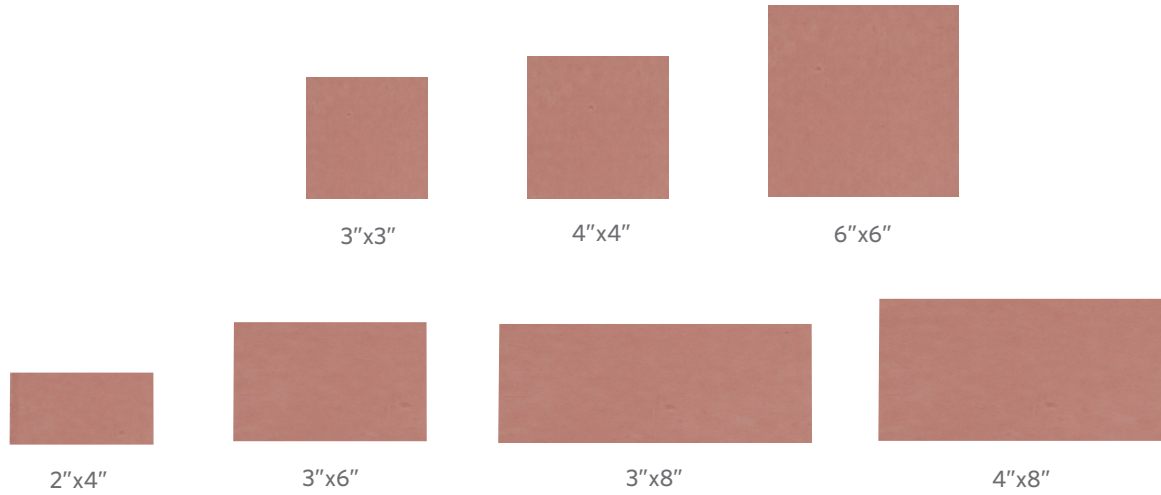

Provençal

FIELD

COLORS