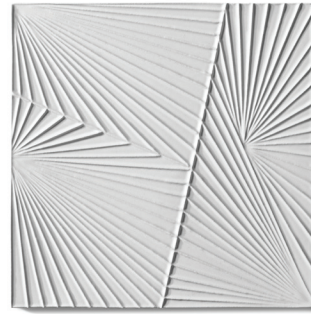

08/2019

MADE BY ANN SACKS

www.annsacks.com | 1.800.278.8453

Tableau by Kelly Wearstler

9"x 9"
Crescent Field

9"x 9"
Crescent Deco

9"x 9"
Horizon 1

9"x 9"
Horizon 2

9"x 9"
Reef

9"x 9"
Coastal

Field Tile Shown in White Shimmer Matte

*Please note: variations in color, shade, surface texture and size are natural characteristics of all our products and should be expected. Images shown are representative, but may not indicate all variations in these characteristics.