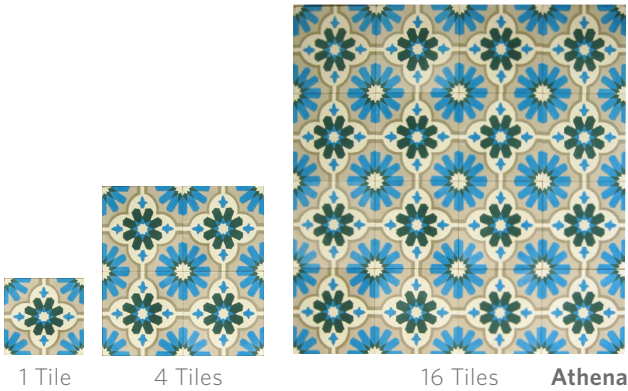

Madrona

DECORATIVE FIELD TILE:

*Please note: variations in color, shade, surface texture and size are natural characteristics of all our products and should be expected. Images shown are representative, but may not indicate all variations in these characteristics.

02/2017

ANN SACKS.

www.annsacks.com | 1.800.278.8453