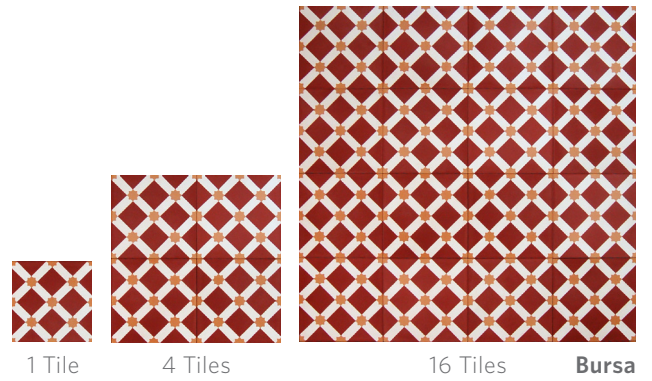

Madrona

DECORATIVE FIELD TILE:

*Please note: variations in color, shade, surface texture and size are natural characteristics of all our products and should be expected. Images shown are representative, but may not indicate all variations in these characteristics.

02/2017

ANN SACKS.

www.annsacks.com | 1.800.278.8453