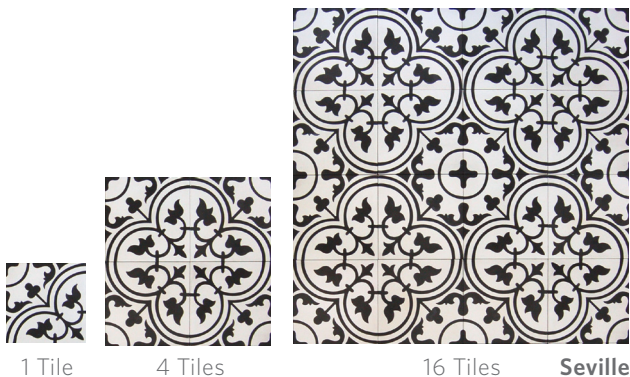

Madrona

DECORATIVE FIELD TILE (CONTINUED):

*Please note: variations in color, shade, surface texture and size are natural characteristics of all our products and should be expected. Images shown are representative, but may not indicate all variations in these characteristics.

02/2017

ANN SACKS.

www.annsacks.com | 1.800.278.8453