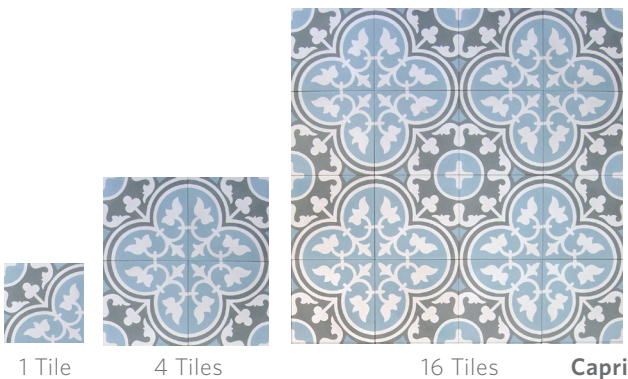

Madrona

DECORATIVE FIELD TILE:

*Please note: variations in color, shade, surface texture and size are natural characteristics of all our products and should be expected. Images shown are representative, but may not indicate all variations in these characteristics.

02/2017

ANN SACKS.

www.annsacks.com | 1.800.278.8453