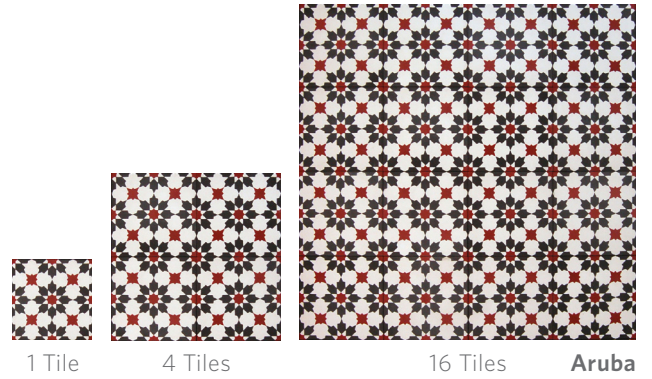

Madrona

DECORATIVE FIELD TILE:

*Please note: variations in color, shade, surface texture and size are natural characteristics of all our products and should be expected. Images shown are representative, but may not indicate all variations in these characteristics.

02/2017

ANN SACKS.

www.annsacks.com | 1.800.278.8453