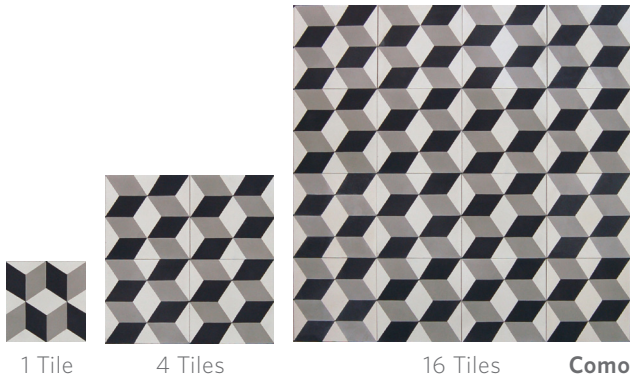

Madrona

DECORATIVE FIELD TILE (CONTINUED):

*Please note: variations in color, shade, surface texture and size are natural characteristics of all our products and should be expected. Images shown are representative, but may not indicate all variations in these characteristics.

02/2017

ANN SACKS.

www.annsacks.com | 1.800.278.8453