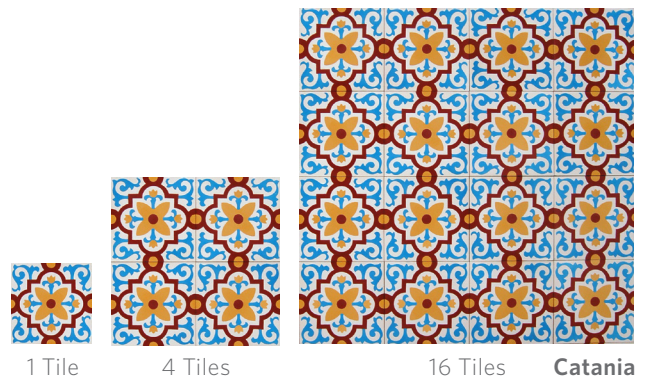

Madrona

DECORATIVE FIELD TILE:

*Please note: variations in color, shade, surface texture and size are natural characteristics of all our products and should be expected. Images shown are representative, but may not indicate all variations in these characteristics.

02/2017

ANN SACKS.

www.annsacks.com | 1.800.278.8453