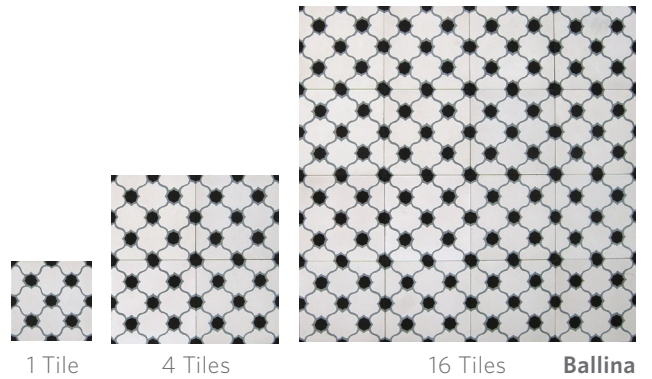

Madrona

DECORATIVE FIELD TILE:

*Please note: variations in color, shade, surface texture and size are natural characteristics of all our products and should be expected. Images shown are representative, but may not indicate all variations in these characteristics.

02/2017

ANN SACKS.

www.annsacks.com | 1.800.278.8453