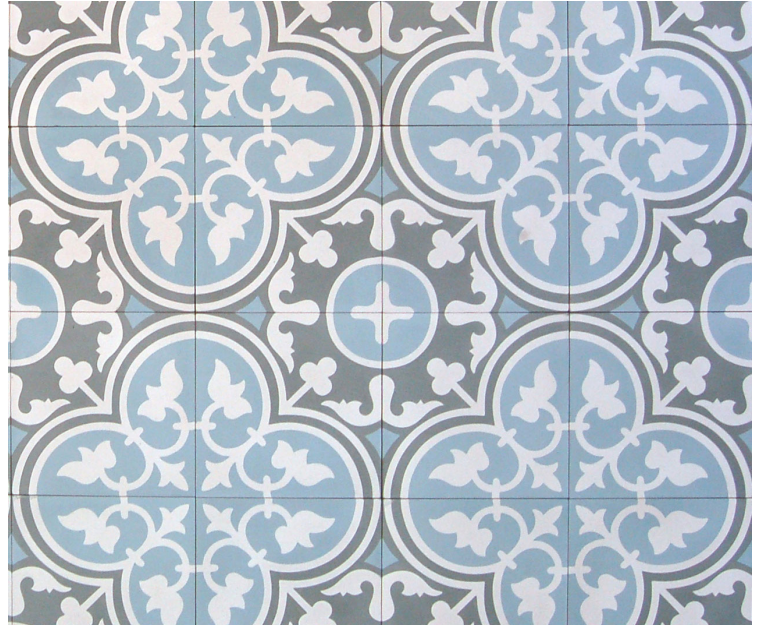

Madrona

The beauty and history of encaustic tiles are captured in our Madrona Collection. Offered in both traditional and transitional designs for a variety of applications.

RECOMMENDED USE

- Suitable for indoor wall and flooring applications
- Outdoor use subject to climate and method of installation. Exterior applications may experience some fading over time due to UV exposure
- Caution recommended for use in wet areas as exposure to water may cause efflorescence
- Caution recommended for kitchen or bathroom areas as finish may etch where acidic substances or cleaners are frequently used and may be susceptible to oil staining

Shown: Decorative Field Tile in Capri

COLLECTION

Field	Decorative Field Tile: 7.87"x7.87"x0.625" Field Tile: 7.87"x7.87"x0.625" Border: 7.87"x7.87"x0.625" Border Corner: 7.87"x7.87"x0.625" Cove Base: 4"x8"x0.625"
Material	Concrete
Color	Decorative Field Tile: Andorra, Aruba, Athena, Ballina, Brighton, Bursa, Capri, Catania, Como, Havana, Lugano, Majorca, Pamplona, San Marino, Seville Field Tile: Black, White, Red Border: Elba (B), Kensington (B) Border Corner: Elba (C), Kensington (C)
Lead Time	Typical Lead Times are 1-2 weeks <i>(Lead Times are subject to change)</i>