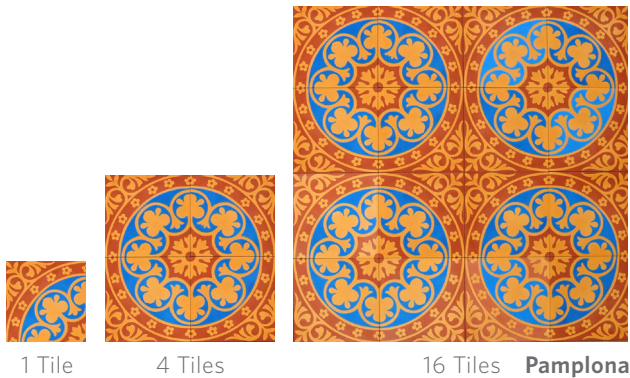

Madrona

DECORATIVE FIELD TILE (CONTINUED):

*Please note: variations in color, shade, surface texture and size are natural characteristics of all our products and should be expected. Images shown are representative, but may not indicate all variations in these characteristics.

02/2017

ANN SACKS.

www.annsacks.com | 1.800.278.8453