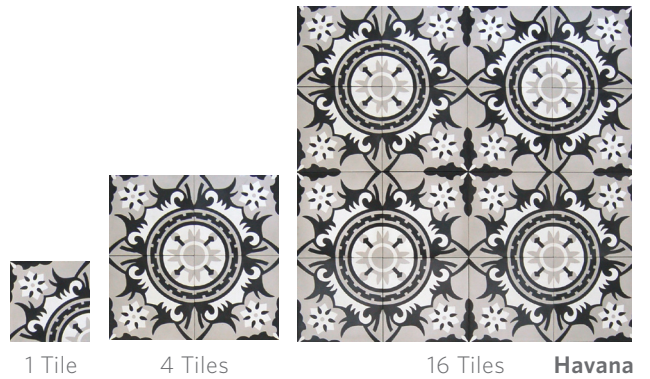

Madrona

DECORATIVE FIELD TILE (CONTINUED):

*Please note: variations in color, shade, surface texture and size are natural characteristics of all our products and should be expected. Images shown are representative, but may not indicate all variations in these characteristics.

02/2017

ANN SACKS.

www.annsacks.com | 1.800.278.8453