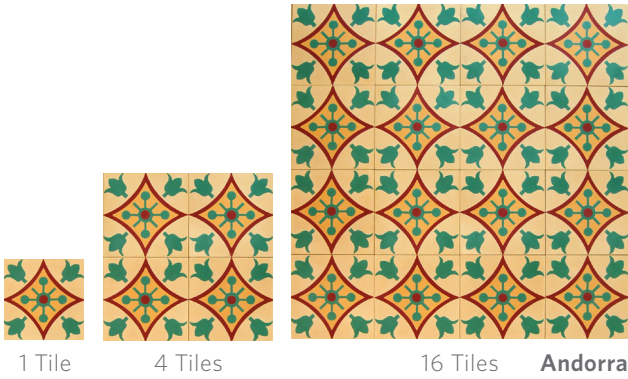

Shown: Decorative Field Tile in Capri

COLLECTION

Field	Decorative Field Tile: 7.87"x7.87"x0.625" Field Tile: 7.87"x7.87"x0.625" Border: 7.87"x7.87"x0.625" Border Corner: 7.87"x7.87"x0.625" Cove Base: 4"x8"x0.625"
Material	Concrete
Color	Decorative Field Tile: Andorra, Aruba, Athena, Ballina, Brighton, Bursa, Capri, Catania, Como, Havana, Lugano, Majorca, Pamplona, San Marino, Seville Field Tile: Black, White, Red Border: Elba (B), Kensington (B) Border Corner: Elba (C), Kensington (C)
Lead Time	Typical Lead Times are 1-2 weeks <i>(Lead Times are subject to change)</i>

02/2017

ANN SACKS.

www.annsacks.com | 1.800.278.8453

Madrona

DECORATIVE FIELD TILE:

*Please note: variations in color, shade, surface texture and size are natural characteristics of all our products and should be expected. Images shown are representative, but may not indicate all variations in these characteristics.