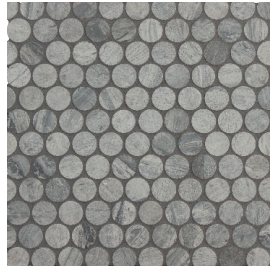

Montagna d'Argento

Loaded with character and understated charm, Montagna d'Argento is a sophisticated neutral competitively priced to make it a savvy choice for even the largest of installations. The dusky silvered shades move in a free-flowing linear pattern ranging from soft gray to pewter its face broken by larger shells and other fossil demarcations.

9/2023

ANN SACKS

www.annsacks.com | 1.800.278.8453

Montagna d'Argento

12"x24" Field

1x2" Straight Set Mosaic

1" Penny Round Mosaic

Hive Mosaic

Parquet Mosaic

Not Pictured: 30"x72" Slab

*Please note: variations in color, shade, surface texture and size are natural characteristics of all our products and should be expected. Images shown are representative, but may not indicate all variations in these characteristics.