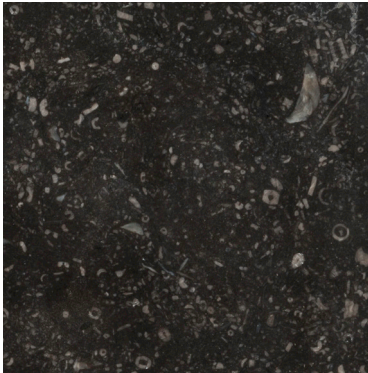

Noir Sully

Noir Sully is characterized by a dark grey background softly swirled with light grey markings and inclusions. Visually dramatic and appealing in any interior.

RECOMMENDED USE

- Suitable for all indoor wall and flooring applications
- Outdoor use subject to climate and method of installation
- Please see Ann Sacks slip resistance and wet flooring application statement to determine usage in a wet area

COLLECTION

Field	Honed 12" x 12" 18" x 18" 12" X 24" Antiqued 16" x 24"
Material	Limestone
Color	Dark grey background with light grey markings and inclusions
Finish	Honed, Antiqued
Lead Time	Typical lead times are 2-4 weeks <i>(Lead Times are subject to change)</i>

07/2018

Noir Sully

HONED

12" x 24"

12" x 12"
18" x 18"

ANTIQUED

16" x 24"

*Please note: variations in color, shade, surface texture and size are natural characteristics of all our products and should be expected. Images shown are representative, but may not indicate all variations in these characteristics.