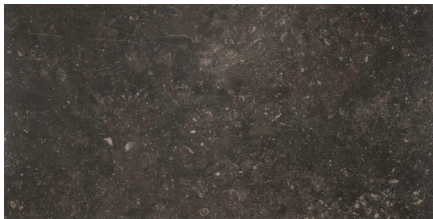

Noir Sully

Noir Sully is characterized by a dark grey background softly swirled with light grey markings and inclusions. Visually dramatic and appealing in any interior.

RECOMMENDED USE

- Suitable for all indoor wall and flooring applications
- Outdoor use subject to climate and method of installation
- Please see Ann Sacks slip resistance and wet flooring application statement to determine usage in a wet area

COLLECTION

Field	Honed 12" x 12" 18" x 18" 12" X 24" Antiqued 16" x 24"
Material	Limestone
Color	Dark grey background with light grey markings and inclusions
Finish	Honed, Antiqued
Lead Time	Typical lead times are 2-4 weeks <i>(Lead Times are subject to change)</i>

07/2018

Noir Sully

HONED

12" x 24"

12" x 12"
18" x 18"

ANTIQUED

16" x 24"

*Please note: variations in color, shade, surface texture and size are natural characteristics of all our products and should be expected. Images shown are representative, but may not indicate all variations in these characteristics.