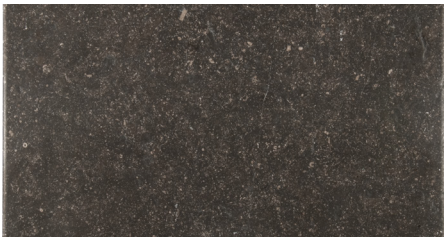

Noir Sully

Noir Sully is characterized by a dark grey background softly swirled with light grey markings and inclusions. Visually dramatic and appealing in any interior.

RECOMMENDED USE

- Suitable for all indoor wall and flooring applications
- Outdoor use subject to climate and method of installation
- Please see Ann Sacks slip resistance and wet flooring application statement to determine usage in a wet area

COLLECTION

Field	Honed 12" x 12" 18" x 18" 12" X 24" Antiqued 16" x 24"
Material	Limestone
Color	Dark grey background with light grey markings and inclusions
Finish	Honed, Antiqued
Lead Time	Typical lead times are 2-4 weeks <i>(Lead Times are subject to change)</i>

07/2018

Noir Sully

HONED

12" x 24"

12" x 12"
18" x 18"

ANTIQUED

16" x 24"

*Please note: variations in color, shade, surface texture and size are natural characteristics of all our products and should be expected. Images shown are representative, but may not indicate all variations in these characteristics.