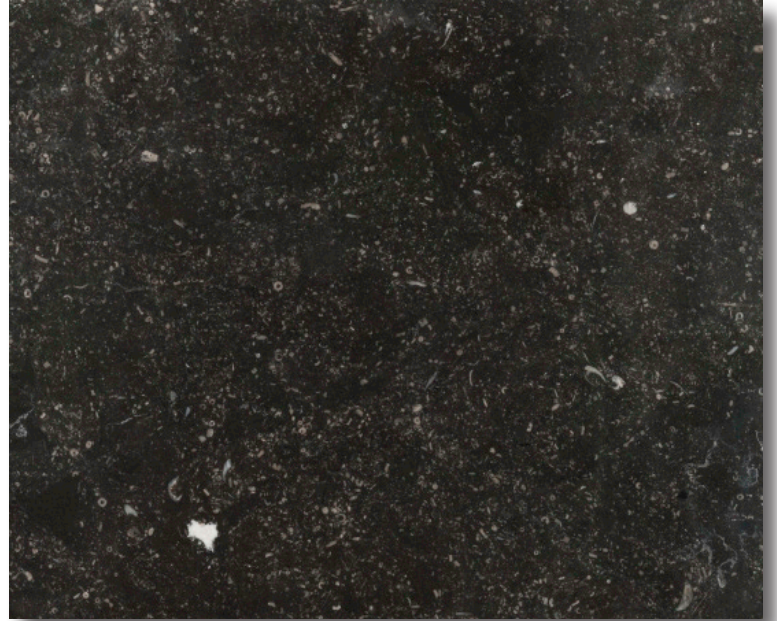

Noir Sully

Noir Sully is characterized by a dark grey background softly swirled with light grey markings and inclusions. Visually dramatic and appealing in any interior.

RECOMMENDED USE

- Suitable for all indoor wall and flooring applications
- Outdoor use subject to climate and method of installation
- Please see Ann Sacks slip resistance and wet flooring application statement to determine usage in a wet area

COLLECTION

Field	Honed 12" x 12" 18" x 18" 12" X 24" Antiqued 16" x 24"
Material	Limestone
Color	Dark grey background with light grey markings and inclusions
Finish	Honed, Antiqued
Lead Time	Typical lead times are 2-4 weeks <i>(Lead Times are subject to change)</i>

07/2018

Noir Sully

HONED

12" x 24"

12" x 12"
18" x 18"

ANTIQUED

16" x 24"

*Please note: variations in color, shade, surface texture and size are natural characteristics of all our products and should be expected. Images shown are representative, but may not indicate all variations in these characteristics.