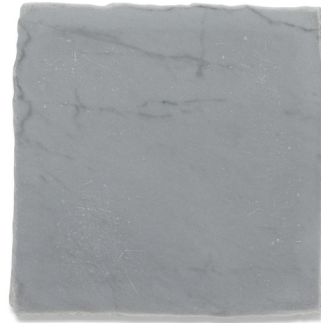

6/2022

Old World Stone

FIELD

4"x4"
Bardiglio

9"x9"
Bardiglio

18"x18"
Bardiglio

COLOR PALETTE

9"x9"
Calacatta

9"x9"
Carrara

9"x9"
Corton Beige

9"x9"
Bardiglio

9"x9"
Noir Sully

*Please note: variations in color, shade, surface texture and size are natural characteristics of all our products and should be expected. Images shown are representative, but may not indicate all variations in these characteristics.