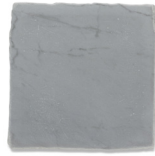

Old World Stone

FIELD

4"x4"
Bardiglio