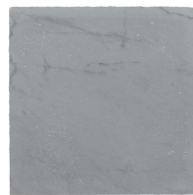

6/2022

Old World Stone

FIELD

4"x4"
Bardiglio

9"x9"
Bardiglio

18"x18"
Bardiglio

COLOR PALETTE

9"x9"
Calacatta

9"x9"
Carrara

9"x9"
Corton Beige

9"x9"
Bardiglio

9"x9"
Noir Sully

*Please note: variations in color, shade, surface texture and size are natural characteristics of all our products and should be expected. Images shown are representative, but may not indicate all variations in these characteristics.