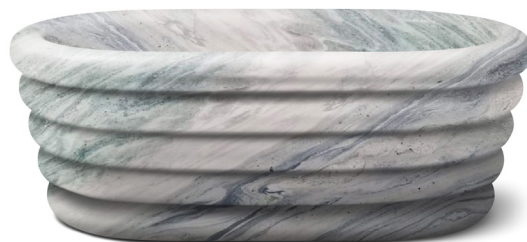

Carved from a single block of marble, The Ophelia freestanding bathtub is a sophisticated silhouette of showstopping beauty. The hand-carved, pillowed curves beautifully highlight the veining patterns inherent in natural stone. The bathtub is rimmed with a substantial, curved lip providing the perfect perch or an ideal place to cradle and support one's head when reclining. A gently tapered shape and generous depth creates a supportive, ergonomic experience ensuring a long and luxurious soak.

7/2024

Ophelia

SPECIAL ORDER STONE OPTIONS

Carrara

Nero Marquina

Rosa Lagoa

Vecchia

Verde Serpa