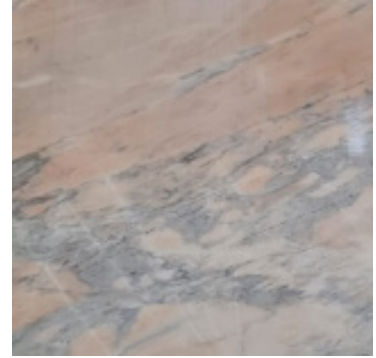

Ophelia

SPECIAL ORDER STONE OPTIONS

Rosa Lagoa

*Please note: variations in color, shade, surface texture and size are natural characteristics of all our products and should be expected. Images shown are representative, but may not indicate all variations in these characteristics.

7/2024