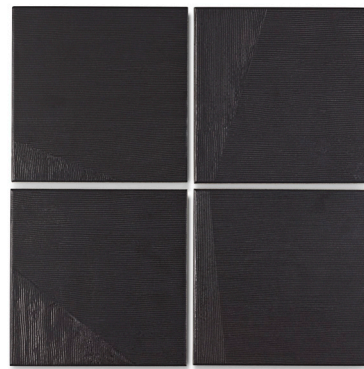

## COLLECTION

Field	6"x6" (6.496" x 6.496" x 0.394")
Material	Glazed Porcelain
Color	Abyss, Coral, Rope, Shore
Variation	Variation is to be expected to be minimal
Lead Time	In-stock. Typical lead times are 1-2 weeks (Lead times are subject to change)
Exclusive	Available exclusively at Ann Sacks

## FIELD COLOR PALETTE

---

Rope

Shore

Coral

Abyss

## PATTERNS

---

Rope

Shore

Coral

Abyss

\*Please note: variations in color, shade, surface texture and size are natural characteristics of all our products and should be expected. Images shown are representative, but may not indicate all variations in these characteristics.