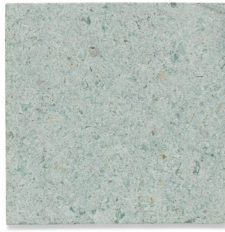

Rae

FIELD

4" x 4"