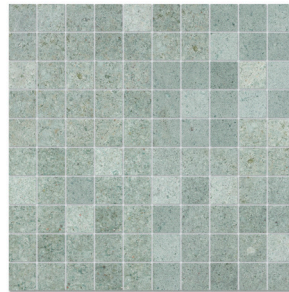

7/2024

ANN SACKS.

www.annsacks.com | 1.800.278.8453

Rae

FIELD

4" x 4"

6" x 6"

4" x 8"

MOSAIC

Stacked 1.25" x 1.25"

TRIM

1" x 12" Bullnose Mosaic

1"x8" Bullnose

*Please note: variations in color, shade, surface texture and size are natural characteristics of all our products and should be expected. Images shown are representative, but may not indicate all variations in these characteristics.