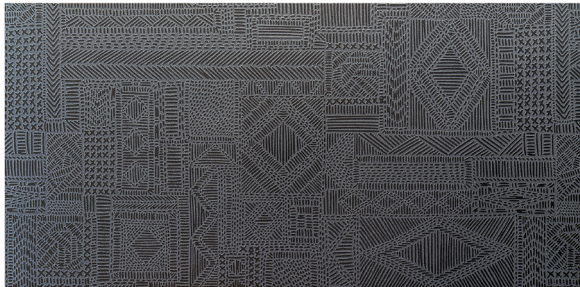

# Robetta

Robetta uses a proprietary micro-engraving technique to transform unadorned tiles into exquisite works of art. A limestone replica with the nearly unlimited usage possibilities of porcelain tile, Robetta presents six distinctive patterns in five unique colors in an innovative interpretation of a classic material.

## WICKER

---

12" x24"  
Bianco

12" x24"  
Dark Beige

12" x24"  
Light Grey

12" x24"  
Noir

\*Please note: variations in color, shade, surface texture and size are natural characteristics of all our products and should be expected. Images shown are representative, but may not indicate all variations in these characteristics.

# Robetta

TAPIS

---

12" x24"  
Bianco

12" x24"  
Dark Beige

12" x24"  
Light Grey

12" x24"  
Noir

RHOMBUS

---

12" x24"  
Bianco

12" x24"  
Dark Beige

12" x24"  
Noir

12" x24"  
Light Grey