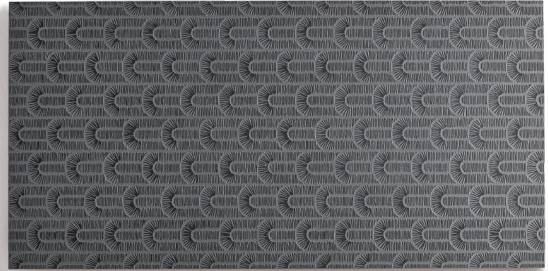

## ARCHES

---

12" x24"  
Bianco

12" x24"  
Dark Beige

12" x24"  
Light Grey

12" x24"  
Noir

## WICKER

---

12" x24"  
Bianco

12" x24"  
Dark Beige

12" x24"  
Light Grey

12" x24"  
Noir

\*Please note: variations in color, shade, surface texture and size are natural characteristics of all our products and should be expected. Images shown are representative, but may not indicate all variations in these characteristics.