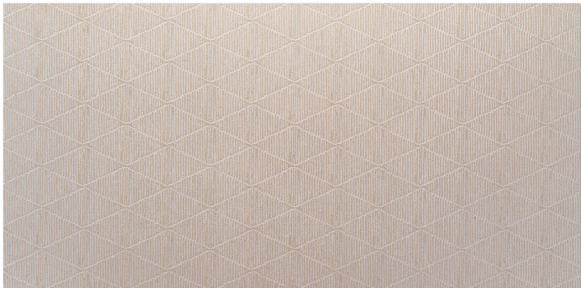

12" x24"
Dark Beige