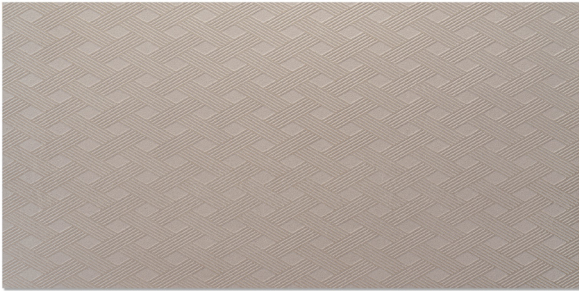

# Robetta

INTRECCI

---

12" x24"  
Dark Beige

12" x24"  
Brown

12" x24"  
Noir

ROPE

---