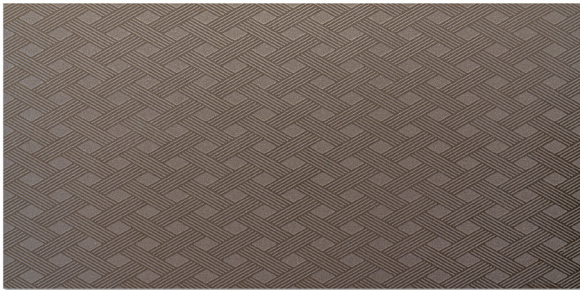

12" x24"
Brown