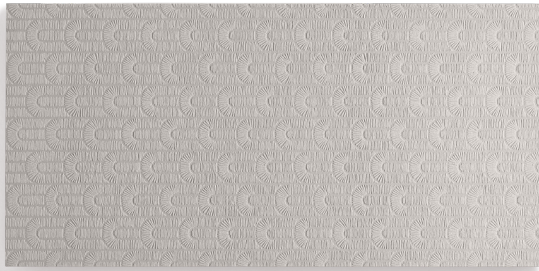

## ARCHES

---

12" x24"  
Bianco

12" x24"  
Dark Beige

12" x24"  
Light Grey

12" x24"  
Noir

## WICKER

---

12" x24"  
Bianco

12" x24"  
Dark Beige

12" x24"  
Light Grey

12" x24"  
Noir

\*Please note: variations in color, shade, surface texture and size are natural characteristics of all our products and should be expected. Images shown are representative, but may not indicate all variations in these characteristics.