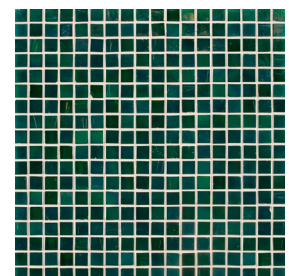

COLLECTION

Mosaic	11 5/8" x 11 5/8"
Colors	glimmer series: 29 colors iridium series: 41 colors waterglass series: 28 colors murano smalto series: 58 colors natural series: 23 colors
Lead Time	Typical Lead Times are 2-4 weeks <i>(Lead Times are subject to change)</i>