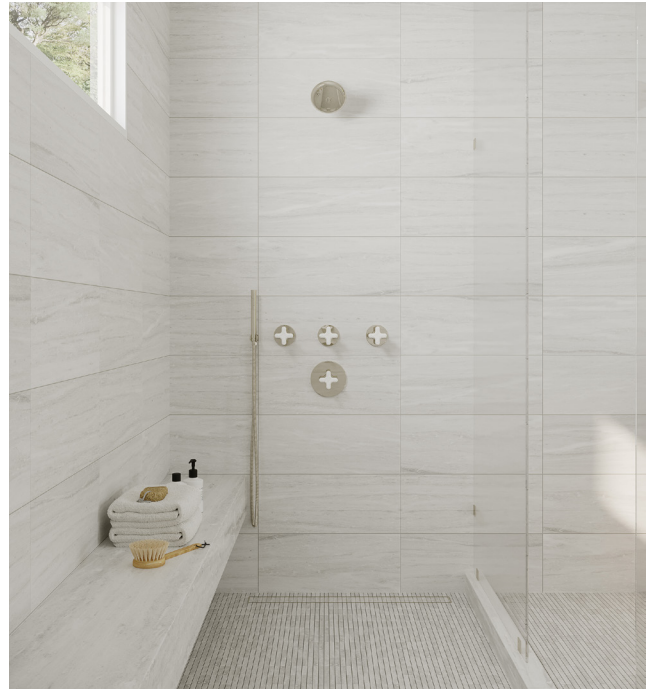

# Taryn

A soft grey and white marble that can lean to both cool and warm tones, Taryn is a versatile Greek stone with fluid, painterly-like veining. The instock collection is offered in field, mosaic, trim and slab formats for a variety of combinations.

## RECOMMENDED USE

- Suitable for all indoor wall and flooring applications
- Outdoor use subject to climate and method of installation
- Please see Ann Sacks slip-resistance and wet flooring application statement to determine usage in a wet area