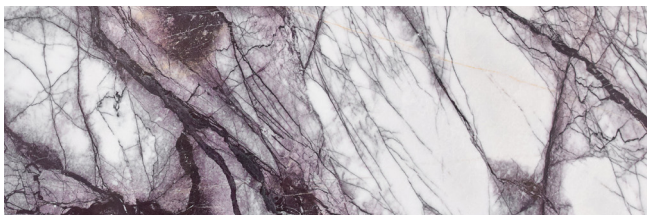

## IN-STOCK STONE OPTIONS

---

Amelie

Athens Silver Cream

Rosso Levanto

## SPECIAL ORDER STONE OPTIONS

---

Lilac

Nubo Verde

\*Please note: variations in color, shade, surface texture and size are natural characteristics of all our products and should be expected. Images shown are representative, but may not indicate all variations in these characteristics.