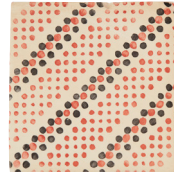

COLLECTION

Designs	<p>Standard 'Plain' Field: 4.625"x4.625" (4.625" x 4.625" x 0.625")</p> <p>Decorative Field: 4.625"x4.625" (4.625" x 4.625" x 0.625")</p> <p>Azahar, Baku, Bijan, La Spezia (2,5,6), Magreb 16, Mediterranean 8, Rocher, Signac, Tiempo De Gitanos 5, TWZ 36, Yaffo (1,2,3,4,5,6)</p> <p>Decorative Field: 6"x6" (6.000" x 6.000" x 0.625")</p> <p>Edo, Hanna Small, Hanna Large, Hoshi, Kasuri, Koi Nami, Nami, Sensu, Shima, Uroko</p> <p>Specialty Field:</p> <p>Linea Hex: 5"x5" (5.000" x 5.000" x 0.500")</p> <p>Small Arabesque: 6"x6" (6.000" x 6.000" x 0.625")</p>
Trim	<p>Bar Liner 1"x8" (1.000" x 8.000" x 0.625")</p> <p>Beak 1"x1" (1.000" x 1.000" x 0.250")</p> <p>Chair Rail 2"x8" (2.250" x 8.000" x 0.750")</p> <p>Corner Chair Rail 2"x2" (2.250" x 2.250" x 0.750")</p> <p>Half Round 1"x4" (0.750" x 4.000" x 0.500")</p> <p>Quarter Round 1"x4" (1.000" x 4.000" x 0.250")</p> <p>Quarter Round 1"x6" (1.000" x 6.000" x 0.625")</p> <p>Standard 3"x8" (2.625" x 8.000" x 1.250")</p> <p>Standard 3"x4" (2.750" x 4.000" x 1.500")</p> <p>Standard 4"x4" (3.500" x 4.125" x 0.375")</p>
Material	Terra Cotta
Color	<p>Standard Colors:</p> <p>Antique Green, Aqua, Banana, Caramelo, Charcoal, Colonial Blue, Coral, Dark Stain, Eilat, Extra Virgin, Green Tea, Grey, Honey, Latte, Lavan, Mezzanotte, Mocka, Negev, Ochre, Off White, Oriental Red, Oxford, Paprika, Petel, Robin's Egg, Royal Blue, Saffron, Salvia, Sand, Turquoise, Uva, Vanilla, Zahatar</p> <p>Premium (Metallic) Colors:</p> <p>Copper, Gold, Silver</p> <p>Backgrounds available:</p> <p>Standard: Off White (Creamy) and Lavan (True White)</p> <p>Premium (Metallic): Bronze, Copper, Silver</p> <p>All colors can be used for hand painting, or field tile</p>
Lead Time	<p>Typical Lead Times are 8 weeks.</p> <p>(Lead Times are subject to change)</p>

Baku

Bijan

La Spezia 2

La Spezia 5

La Spezia 6

Magreb 16

Mediterranean 8

Rocher