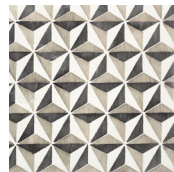

COLLECTION

Designs	<p>Standard 'Plain' Field: 4.625"x4.625" (4.625" x 4.625" x 0.625")</p> <p>Decorative Field: 4.625"x4.625" (4.625" x 4.625" x 0.625")</p> <p>Azahar, Baku, Bijan, La Spezia (2,5,6), Magreb 16, Mediterranean 8, Rocher, Signac, Tiempo De Gitanos 5, TWZ 36, Yaffo (1,2,3,4,5,6)</p> <p>Decorative Field: 6"x6" (6.000" x 6.000" x 0.625")</p> <p>Edo, Hanna Small, Hanna Large, Hoshi, Kasuri, Koi Nami, Nami, Sensu, Shima, Uroko</p> <p>Specialty Field:</p> <p>Linea Hex: 5"x5" (5.000" x 5.000" x 0.500")</p> <p>Small Arabesque: 6"x6" (6.000" x 6.000" x 0.625")</p>
Trim	<p>Bar Liner 1"x8" (1.000" x 8.000" x 0.625")</p> <p>Beak 1"x1" (1.000" x 1.000" x 0.250")</p> <p>Chair Rail 2"x8" (2.250" x 8.000" x 0.750")</p> <p>Corner Chair Rail 2"x2" (2.250" x 2.250" x 0.750")</p> <p>Half Round 1"x4" (0.750" x 4.000" x 0.500")</p> <p>Quarter Round 1"x4" (1.000" x 4.000" x 0.250")</p> <p>Quarter Round 1"x6" (1.000" x 6.000" x 0.625")</p> <p>Standard 3"x8" (2.625" x 8.000" x 1.250")</p> <p>Standard 3"x4" (2.750" x 4.000" x 1.500")</p> <p>Standard 4"x4" (3.500" x 4.125" x 0.375")</p>
Material	Terra Cotta
Color	<p>Standard Colors:</p> <p>Antique Green, Aqua, Banana, Caramelo, Charcoal, Colonial Blue, Coral, Dark Stain, Eilat, Extra Virgin, Green Tea, Grey, Honey, Latte, Lavan, Mezzanotte, Mocka, Negev, Ochre, Off White, Oriental Red, Oxford, Paprika, Petel, Robin's Egg, Royal Blue, Saffron, Salvia, Sand, Turquoise, Uva, Vanilla, Zahatar</p> <p>Premium (Metallic) Colors:</p> <p>Copper, Gold, Silver</p> <p>Backgrounds available:</p> <p>Standard: Off White (Creamy) and Lavan (True White)</p> <p>Premium (Metallic): Bronze, Copper, Silver</p> <p>All colors can be used for hand painting, or field tile</p>
Lead Time	<p>Typical Lead Times are 8 weeks.</p> <p>(Lead Times are subject to change)</p>

Yaffo 6

DECORATIVE FIELD 6"x6"

Edo

Hanna Small

Hanna Large

Hoshi

Kasuri

Koi Nami