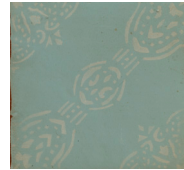

Tiempo

STANDARD 'PLAIN' FIELD 4.625"x 4.625"

DECORATIVE FIELD 4.625"x 4.625"

La Spezia 5

DECORATIVE FIELD 6"x6"

SPECIALTY FIELD

*Please note: variations in color, shade, surface texture and size are natural characteristics of all our products and should be expected. Images shown are representative, but may not indicate all variations in these characteristics.

2/2020

ANN SACKS

www.annsacks.com | 1.800.278.8453