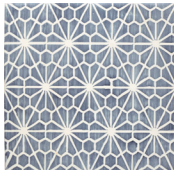

Hanna Small