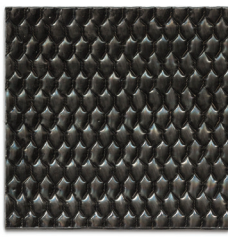

## COLOR PALETTE

---

Silver Light

Silver Medium

Silver Dark

## PATTERNS

---

Argyle  
*in Silver Light*

Large Hex  
*in Silver Light*

Offset Brick  
*in Silver Light*

Small Hex  
*in Silver Light*