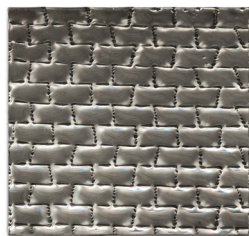

## COLOR PALETTE

---

Silver Light

Silver Medium

Silver Dark

## PATTERNS

---

Argyle  
*in Silver Light*

Large Hex  
*in Silver Light*

Offset Brick  
*in Silver Light*

Small Hex  
*in Silver Light*

## SIZES

---

4"x8"  
*in Offset Brick  
Silver Medium*

8"x8"  
*in Offset Brick  
Silver Medium*

8"x16"  
*in Offset Brick  
Silver Medium*

\*Please note: variations in color, shade, surface texture and size are natural characteristics of all our products and should be expected. Images shown are representative, but may not indicate all variations in these characteristics.