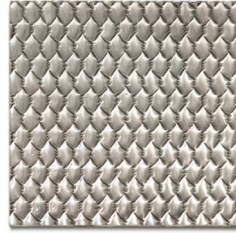

## COLOR PALETTE

---

Silver Light

Silver Medium

Silver Dark

## PATTERNS

---

Argyle  
*in Silver Light*

Large Hex  
*in Silver Light*

Offset Brick  
*in Silver Light*

Small Hex  
*in Silver Light*

## SIZES

---

4"x8"  
*in Offset Brick  
Silver Medium*

8"x8"  
*in Offset Brick  
Silver Medium*

8"x16"  
*in Offset Brick  
Silver Medium*

\*Please note: variations in color, shade, surface texture and size are natural characteristics of all our products and should be expected. Images shown are representative, but may not indicate all variations in these characteristics.