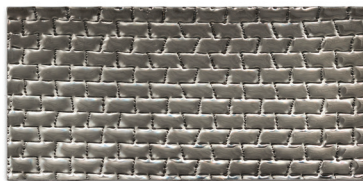

## PATTERNS

---

Argyle  
*in Silver Light*

Large Hex  
*in Silver Light*

Offset Brick  
*in Silver Light*

Small Hex  
*in Silver Light*

## SIZES

---

4"x8"  
*in Offset Brick  
Silver Medium*

8"x8"  
*in Offset Brick  
Silver Medium*

8"x16"  
*in Offset Brick  
Silver Medium*

\*Please note: variations in color, shade, surface texture and size are natural characteristics of all our products and should be expected. Images shown are representative, but may not indicate all variations in these characteristics.