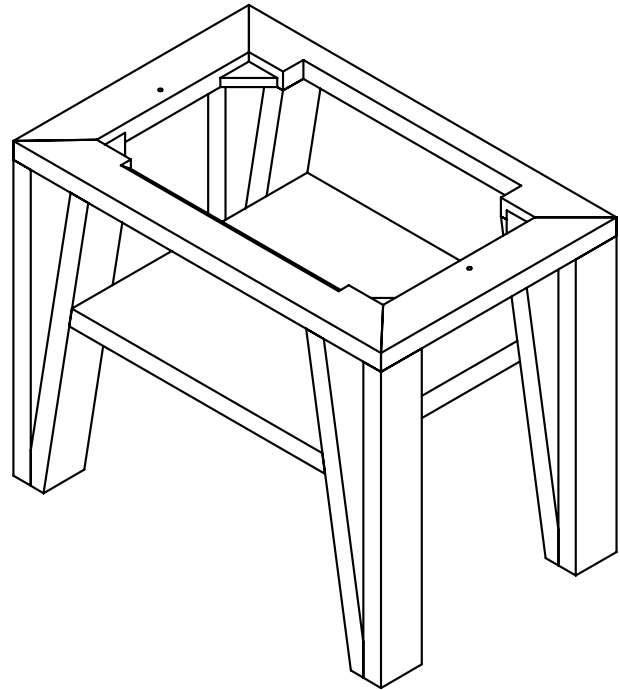

**Features**

- Solid oak truss beam design
- Open storage shelf

**Materials & Construction**

- Solid wood and veneer construction
- Durable, moisture resistant polyurethane finish
- Adjustable leveling feet

Width: 35-5/8"  
 Height: 28-1/8"  
 Depth: 22-3/4"

**Model Number Key**

PRODUCT LINE	CATEGORY	COLLECTION	WIDTH	FINISH OPTIONS	OPTIONS
C = Craft Series	V = Vanity	BO = Bodo	36"	(See above)	(See above)