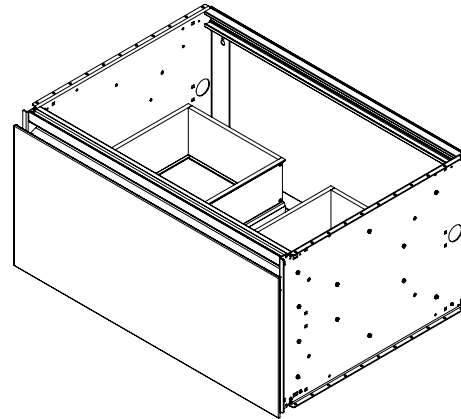

### Features

- Modular Vanity - Build arrays both stacked and ganged
- Mates to both H1D21 (7.5" high) & H2D21 (15" high) Series
- Handleless ergonomic continuous drawer
- Plumbing drawer to allow clearance for drain
- Includes:
  - 1 glass center bin
  - 2 fully adjustable glass drawer dividers

### Construction

- All aluminum and glass construction - designed for disassembly and recycle, aluminum structural frame and drawer sides, glass drawer fronts, and safety backed glass drawer bottom
- Heavy duty, full extension, soft close drawers slides
- Constructed for wall hanging loads with stone tops
- Glass fronts and optional side kits are replaceable
- Includes installation hardware using secure structural bolts
- Glass side kits sold separately

### Dimensions

Height: 15" (381 mm)  
 Width: 30-1/8" (765 mm) - with side kits installed  
 Depth: 21-3/4" (552 mm)

Two H2 - 15" (381 mm) Cartesian vanities stacked  
 Total height 30" (762 mm)

### Configurable Options

- Choice of split plumbing or full width drawer
- Integrated LED night light (L) - Light bar built into top frame provides drawer illumination
- Glass finish options: Mirror, patterned glass, and back painted glass - gloss or matte
- Other widths available - 12" (308 mm) / 24" (613 mm) / 36" (927 mm)
- 7-1/2" (191 mm) drawer height available - H1
- Shallow depth available 18-3/4" (476 mm) - D18
- In-drawer electrical outlets