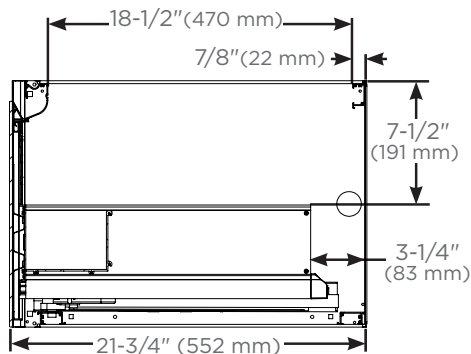

### Dimensions

Height: 15" (381 mm)  
 Width: 30-1/8" (765 mm) - with side kits installed  
 Depth: 21-3/4" (552 mm)

Two H2 - 15" (381 mm) Cartesian vanities stacked  
 Total height 30" (762 mm)

### Configurable Options

- Choice of split plumbing or full width drawer
- Integrated LED night light (L) - Light bar built into top frame provides drawer illumination
- Glass finish options: Mirror, patterned glass, and back painted glass - gloss or matte
- Other widths available - 12" (308 mm) / 24" (613 mm) / 36" (927 mm)
- 7-1/2" (191 mm) drawer height available - H1
- Shallow depth available 18-3/4" (476 mm) - D18
- In-drawer electrical outlets

## Modular Kits

Available in 4 heights (based on final configuration)

- Side kits (**Single**):
  - 7-1/2" (VM1SKH1D21##)
  - 15" (VM1SKH2D21##)
  - 22-1/2" (VM1SKH3D21##)
  - 30" (VM1SKH4D21##)
- Side kits (**Pair**):
  - 7-1/2" (VM2SKH1D21##)
  - 15" (VM2SKH2D21##)
  - 22-1/2" (VM2SKH3D21##)
  - 30" (VM2SKH4D21##)
- Ganging kits:
  - 7-1/2" (VMGKITH1)
  - 15" (VMGKITH2)
  - 22-1/2" (VMGKITH3)
  - 30" (VMGKITH4)
- Alcove finishing kits:
  - 7-1/2" (VMAKITH1)
  - 15" (VMAKITH2)
  - 22-1/2" (VMAKITH3)
  - 30" (VMAKITH4)

Top view for plumbing and sink clearance

Side views for plumbing and sink clearance with door front

Front view with side kits