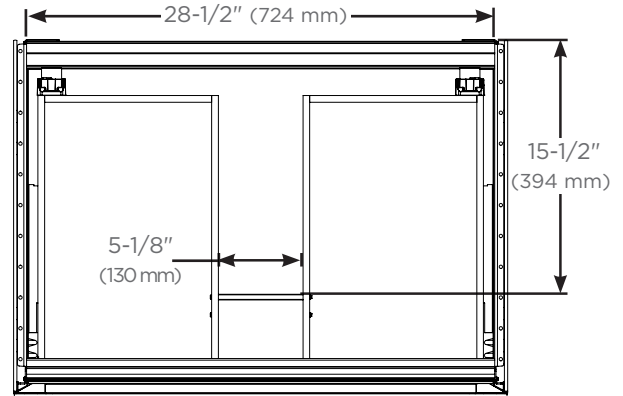

Electrical System

- Night light option - 12VDC plug-in transformer
  Locate wall outlet as per installation instructions 209-1232
- In-drawer 3 outlet and switch box option - plug-in cord
  Locate wall outlet as per installation instructions 209-1232
  120VAC 20A outlet - GFCI protected

Add-On Accessories

- Insert Plumbing Drawer (VADRAWER30P)
- In drawer electrical outlets (VAELECTRIC21)
- Assorted glass bins:
  - Divided storage (GLASSBIN6.38)
  - Small (GLASSBIN3.25)
  - Medium (GLASSBIN5.25)
  - Large (GLASSBIN8.5)
- Hair Styling Organizer (VAHAIRORG)
- Robern Engineered Stone Tops and porcelain sink available

Modular Kits

Available in 4 heights (based on final configuration)

- Side kits (**Single**):
  - 7-1/2" (VM1SKH1D21##)
  - 15" (VM1SKH2D21##)
  - 22-1/2" (VM1SKH3D21##)
  - 30" (VM1SKH4D21##)
- Side kits (**Pair**):
  - 7-1/2" (VM2SKH1D21##)
  - 15" (VM2SKH2D21##)
  - 22-1/2" (VM2SKH3D21##)
  - 30" (VM2SKH4D21##)
- Ganging kits:
  - 7-1/2" (VMGKITH1)
  - 15" (VMGKITH2)
  - 22-1/2" (VMGKITH3)
  - 30" (VMGKITH4)
- Alcove finishing kits:
  - 7-1/2" (VMAKITH1)
  - 15" (VMAKITH2)
  - 22-1/2" (VMAKITH3)
  - 30" (VMAKITH4)

Top view for plumbing and sink clearance