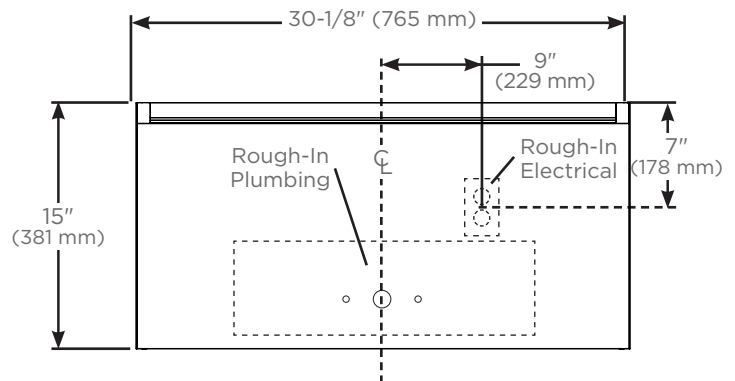

### Dimensions

Height: 15" (381 mm)  
 Width: 30-1/8" (765 mm) - with side kits installed  
 Depth: 21-3/4" (552 mm)

Two H2 - 15" (381 mm) Cartesian vanities stacked  
 Total height 30" (762 mm)

## Modular Kits

Available in 4 heights (based on final configuration)

- Side kits (**Single**):
  - 7-1/2" (VM1SKH1D21##)
  - 15" (VM1SKH2D21##)
  - 22-1/2" (VM1SKH3D21##)
  - 30" (VM1SKH4D21##)
- Side kits (**Pair**):
  - 7-1/2" (VM2SKH1D21##)
  - 15" (VM2SKH2D21##)
  - 22-1/2" (VM2SKH3D21##)
  - 30" (VM2SKH4D21##)
- Ganging kits:
  - 7-1/2" (VMGKITH1)
  - 15" (VMGKITH2)
  - 22-1/2" (VMGKITH3)
  - 30" (VMGKITH4)
- Alcove finishing kits:
  - 7-1/2" (VMAKITH1)
  - 15" (VMAKITH2)
  - 22-1/2" (VMAKITH3)
  - 30" (VMAKITH4)

Top view for plumbing and sink clearance

Side views for plumbing and sink clearance with door front

Front view with side kits