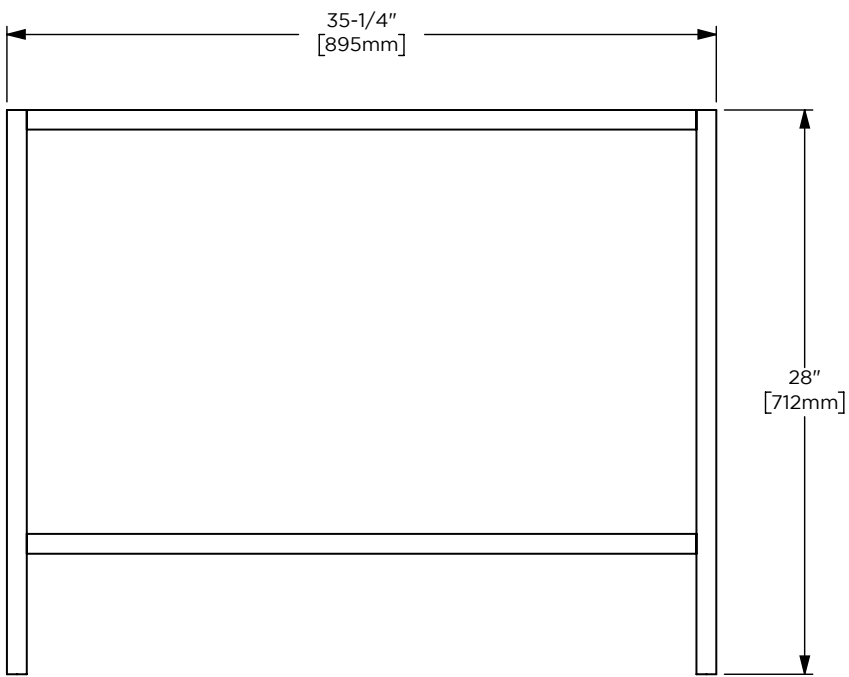

**Options**

- Available in:  
 CVCL3686, Brass
- Coordinating Ann Sacks top and stone storage shelf
- Coordinating mirrors available
- Coordinating linen cabinet available

**Dimensions**

Width: 35-1/4"  
 Height: 28"  
 Depth: 22-1/4"

**Model Number Key**

PRODUCT LINE	CATEGORY	COLLECTION	WIDTH	FINISH OPTIONS	OPTIONS
C = Craft Series	V = Vanity	CL = Claudette	36"	(See above)	(See above)

Claudette 36" Console CVCL36

**Features**

- The Claudette stone top is fabricated for the Kallista Perfect Soft Rectangle Basin
- Stone tops and shelves are honed, we recommend sealing prior to use with a penetrating sealer
- Periodic cleaning and resealing of the stone top and stone shelf is recommended using products formulated for natural

**Dimensions**

Width: 36"

Height: 6"

Depth: 23"