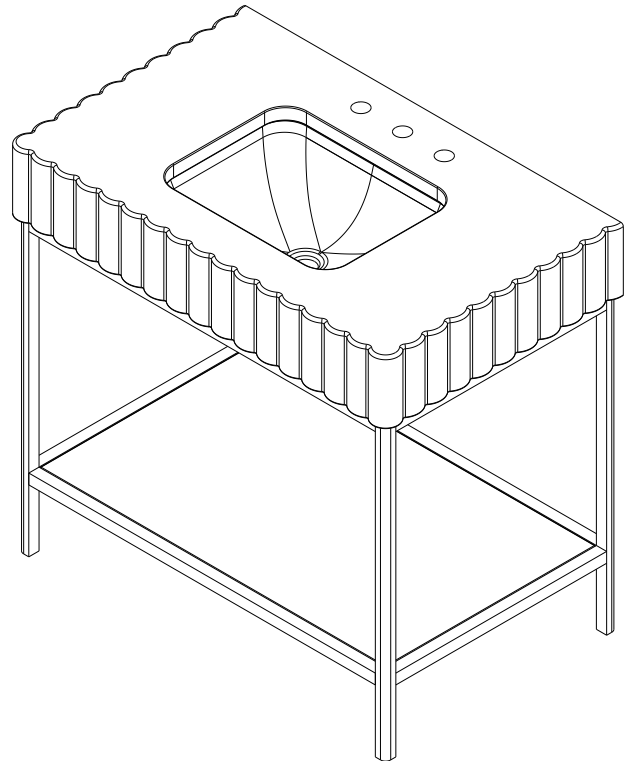

**Features**

- Fully welded and polished stainless steel frame
- Expertly crafted corner detailing
- Ann Sacks marble storage shelf

**Materials & Construction**

- Stainless steel frame and legs
- Adjustable leveling feet

**Options**

- Available in:  
 CVCL3686, Brass
- Coordinating Ann Sacks top and stone storage shelf
- Coordinating mirrors available
- Coordinating linen cabinet available

**Dimensions**

Width: 35-1/4"  
 Height: 28"  
 Depth: 22-1/4"

**Model Number Key**

PRODUCT LINE	CATEGORY	COLLECTION	WIDTH	FINISH OPTIONS	OPTIONS
C = Craft Series	V = Vanity	CL = Claudette	36"	(See above)	(See above)

Claudette 36" Console CVCL36

**Features**

- The Claudette stone top is fabricated for the Kallista Perfect Soft Rectangle Basin
- Stone tops and shelves are honed, we recommend sealing prior to use with a penetrating sealer
- Periodic cleaning and resealing of the stone top and stone shelf is recommended using products formulated for natural

**Dimensions**

Width: 36"

Height: 6"

Depth: 23"