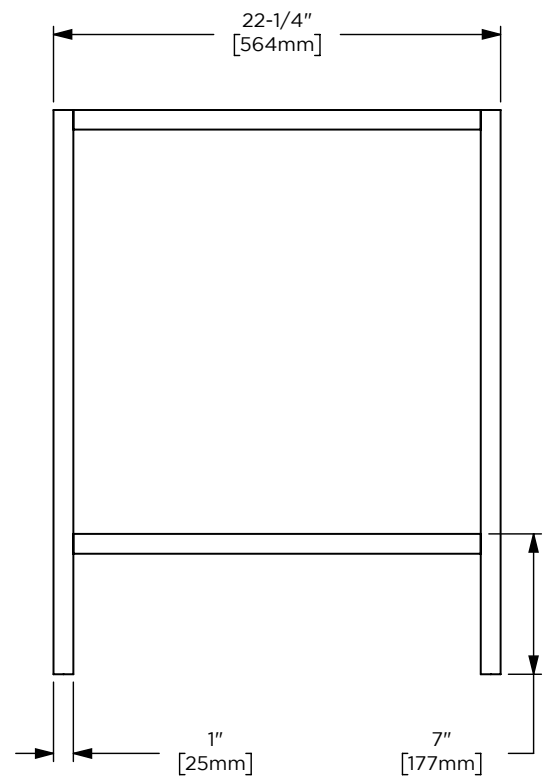

**Options**

- Available in:  
 CVCL3686, Brass
- Coordinating Ann Sacks top and stone storage shelf
- Coordinating mirrors available
- Coordinating linen cabinet available

**Dimensions**

Width: 35-1/4"  
 Height: 28"  
 Depth: 22-1/4"

**Model Number Key**

PRODUCT LINE	CATEGORY	COLLECTION	WIDTH	FINISH OPTIONS	OPTIONS
C = Craft Series	V = Vanity	CL = Claudette	36"	(See above)	(See above)

Claudette 36" Console CVCL36

**Features**

- The Claudette stone top is fabricated for the Kallista Perfect Soft Rectangle Basin
- Stone tops and shelves are honed, we recommend sealing prior to use with a penetrating sealer
- Periodic cleaning and resealing of the stone top and stone shelf is recommended using products formulated for natural

**Dimensions**

Width: 36"

Height: 6"

Depth: 23"