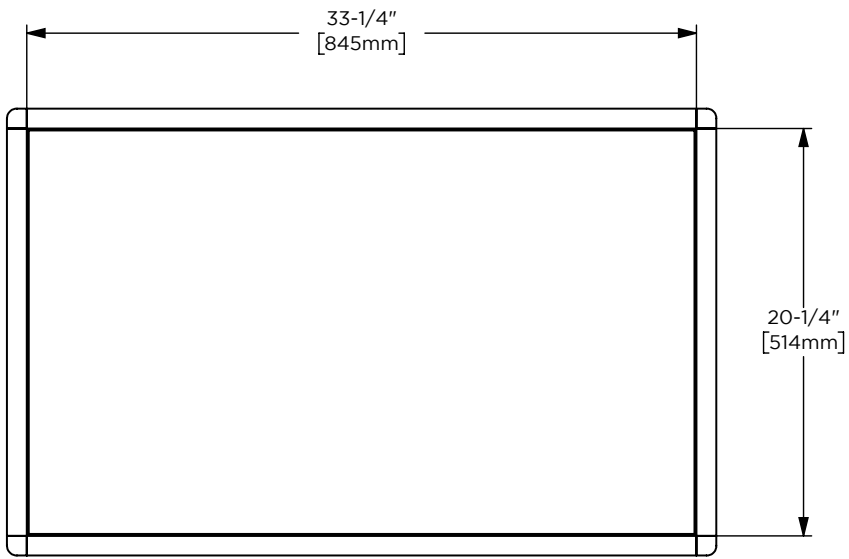

**Options**

- Available in:  
 CVCL3686, Brass
- Coordinating Ann Sacks top and stone storage shelf
- Coordinating mirrors available
- Coordinating linen cabinet available

**Dimensions**

Width: 35-1/4"  
 Height: 28"  
 Depth: 22-1/4"

**Model Number Key**

PRODUCT LINE	CATEGORY	COLLECTION	WIDTH	FINISH OPTIONS	OPTIONS
C = Craft Series	V = Vanity	CL = Claudette	36"	(See above)	(See above)

Claudette 36" Console CVCL36

**Features**

- The Claudette stone top is fabricated for the Kallista Perfect Soft Rectangle Basin
- Stone tops and shelves are honed, we recommend sealing prior to use with a penetrating sealer
- Periodic cleaning and resealing of the stone top and stone shelf is recommended using products formulated for natural

**Dimensions**

Width: 36"

Height: 6"

Depth: 23"