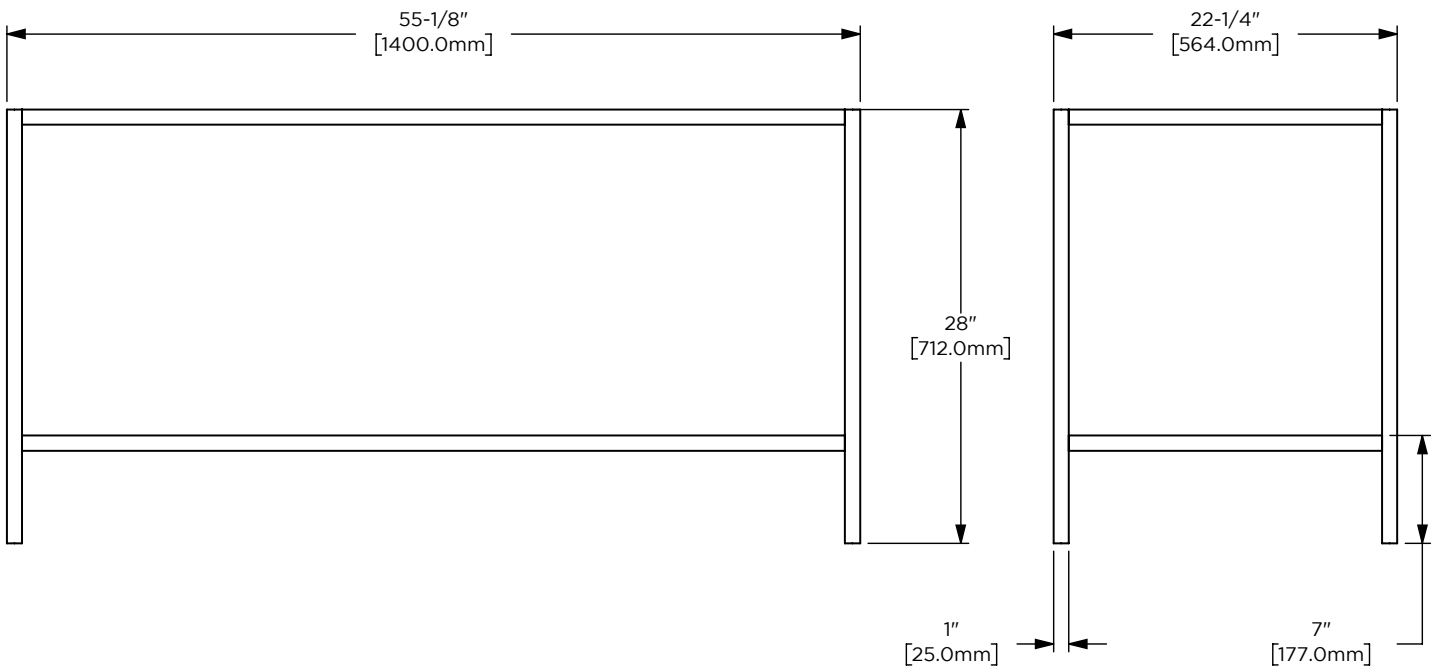

Options

- Available in:
 CVCL5686, Brass
- Coordinating Ann Sacks top and stone storage shelf
- Coordinating mirrors available
- Coordinating linen cabinet available

Dimensions

Width: 55-1/8"
 Height: 28"
 Depth: 22-1/4"

Model Number Key

PRODUCT LINE	CATEGORY	COLLECTION	WIDTH	FINISH OPTIONS	OPTIONS
C = Craft Series	V = Vanity	CL = Claudette	56"	(See above)	(See above)

Claudette 56" Console CVCL56

Features

- The Claudette stone top is fabricated for the Kallista Perfect Soft Rectangle Basin
- Stone tops and shelves are honed, we recommend sealing prior to use with a penetrating sealer
- Periodic cleaning and resealing of the stone top and stone shelf is recommended using products formulated for natural

Dimensions

Width: 56"

Height: 6"

Depth: 23"