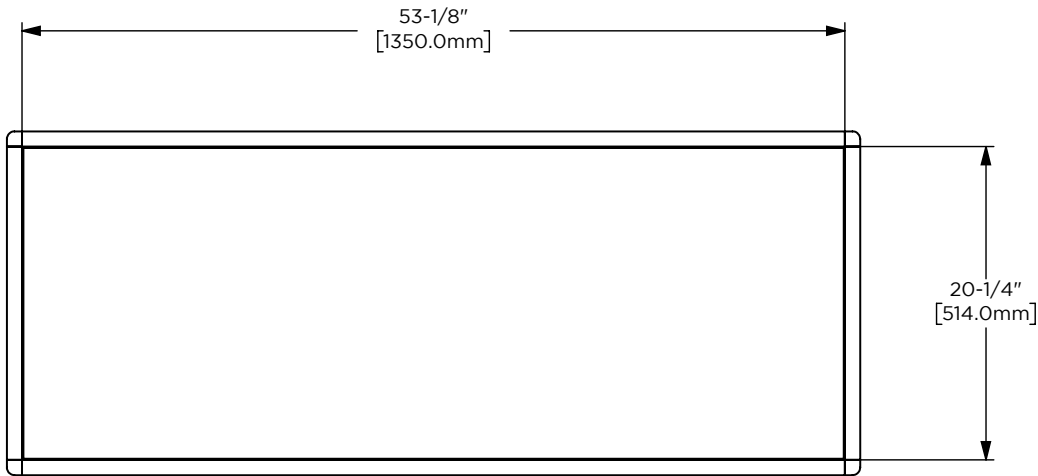

Options

- Available in:
 CVCL5686, Brass
- Coordinating Ann Sacks top and stone storage shelf
- Coordinating mirrors available
- Coordinating linen cabinet available

Dimensions

Width: 55-1/8"
 Height: 28"
 Depth: 22-1/4"

Model Number Key

PRODUCT LINE	CATEGORY	COLLECTION	WIDTH	FINISH OPTIONS	OPTIONS
C = Craft Series	V = Vanity	CL = Claudette	56"	(See above)	(See above)

Claudette 56" Console CVCL56

Features

- The Claudette stone top is fabricated for the Kallista Perfect Soft Rectangle Basin
- Stone tops and shelves are honed, we recommend sealing prior to use with a penetrating sealer
- Periodic cleaning and resealing of the stone top and stone shelf is recommended using products formulated for natural

Dimensions

Width: 56"

Height: 6"

Depth: 23"