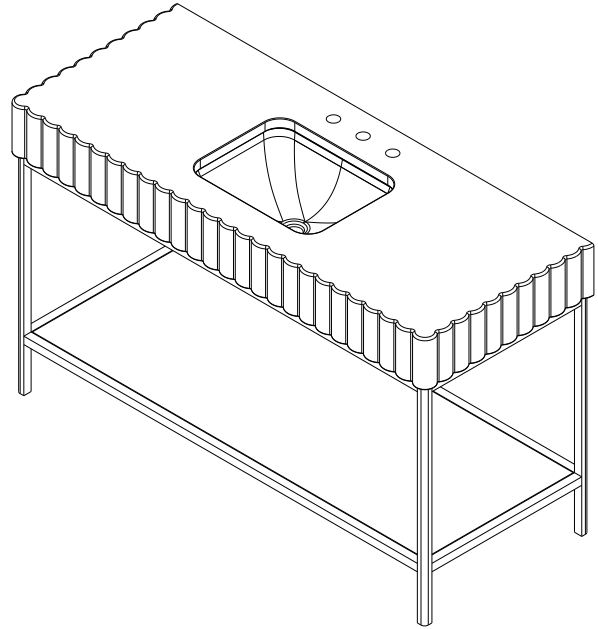

Options

•Available in:

- AS19242, Carrara marble top and shelf with brass frame
- AS19243, Calacatta marble top and shelf with brass frame
- AS19244, Catia Black marble top and shelf with brass frame
- AS19245, Catia Grey marble top and shelf with brass frame

Features

- Fully welded and polished stainless steel frame
- Expertly crafted corner detailing
- Ann Sacks marble storage shelf

Materials & Construction

- Stainless steel frame and legs
- Adjustable leveling feet

Options

- Available in:
 CVCL5686, Brass
- Coordinating Ann Sacks top and stone storage shelf
- Coordinating mirrors available
- Coordinating linen cabinet available

Dimensions

Width: 55-1/8"
 Height: 28"
 Depth: 22-1/4"

Dimensions

Width: 56"

Height: 6"

Depth: 23"