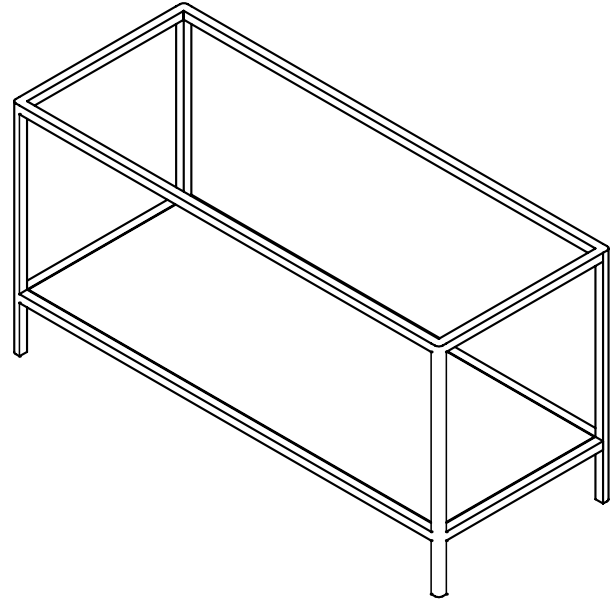

Features

- Fully welded and polished stainless steel frame
- Expertly crafted corner detailing
- Ann Sacks marble storage shelf

Materials & Construction

- Stainless steel frame and legs
- Adjustable leveling feet

Options

- Available in:
 CVCL5686, Brass
- Coordinating Ann Sacks top and stone storage shelf
- Coordinating mirrors available
- Coordinating linen cabinet available

Dimensions

Width: 55-1/8"
 Height: 28"
 Depth: 22-1/4"

Model Number Key

PRODUCT LINE	CATEGORY	COLLECTION	WIDTH	FINISH OPTIONS	OPTIONS
C = Craft Series	V = Vanity	CL = Claudette	56"	(See above)	(See above)

Claudette 56" Console CVCL56

Features

- The Claudette stone top is fabricated for the Kallista Perfect Soft Rectangle Basin
- Stone tops and shelves are honed, we recommend sealing prior to use with a penetrating sealer
- Periodic cleaning and resealing of the stone top and stone shelf is recommended using products formulated for natural

Dimensions

Width: 56"

Height: 6"

Depth: 23"