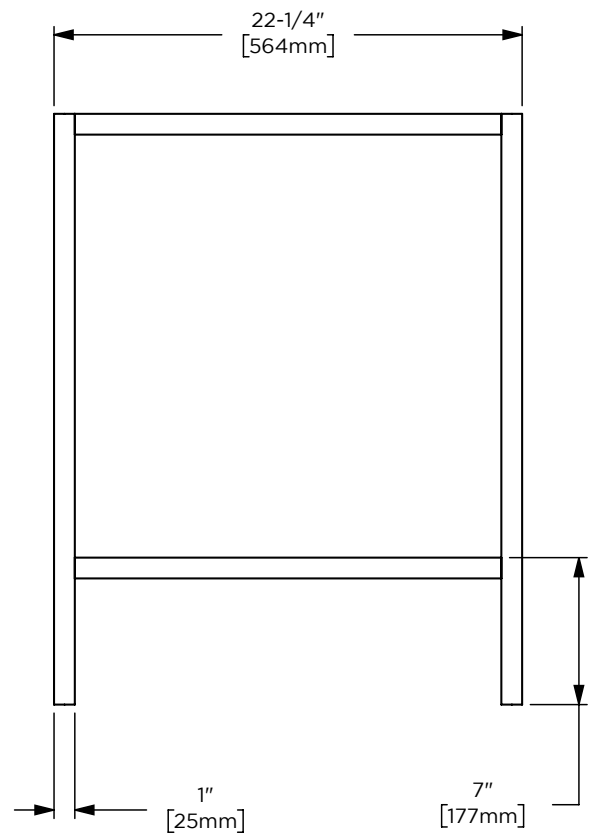

Width: 23-1/4"  
 Height: 28"  
 Depth: 22-1/4"

**Model Number Key**

PRODUCT LINE	CATEGORY	COLLECTION	WIDTH	FINISH OPTIONS	OPTIONS
C = Craft Series	V = Vanity	CO = Cornell	24"	(See above)	(See above)

**Features**

**Dimensions**

Width: 24"

Height: 6"

Depth: 23"