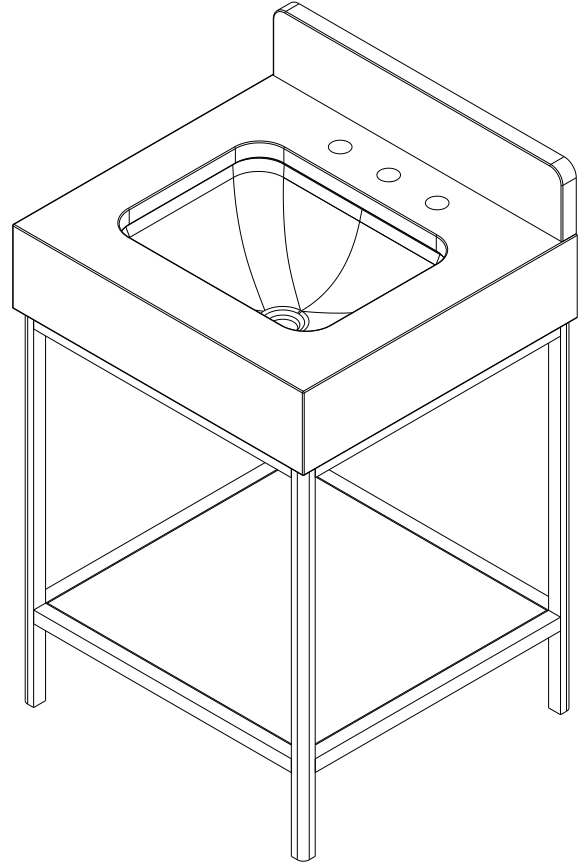

**Features**

- Fully welded and polished stainless steel frame
- Expertly crafted rounded corner detailing
- Ann Sacks marble storage shelf

**Materials & Construction**

- Stainless steel frame and legs
- Adjustable leveling feet

**Options**

- Available in:  
 CVCO2484, polished stainless steel
- Coordinating Ann Sacks top and stone storage shelf
- Coordinating mirrors available
- Coordinating linen cabinet available

**Dimensions**

Width: 23-1/4"  
 Height: 28"  
 Depth: 22-1/4"

**Model Number Key**

PRODUCT LINE	CATEGORY	COLLECTION	WIDTH	FINISH OPTIONS	OPTIONS
C = Craft Series	V = Vanity	CO = Cornell	24"	(See above)	(See above)

**Features**

**Dimensions**

Width: 24"

Height: 6"

Depth: 23"