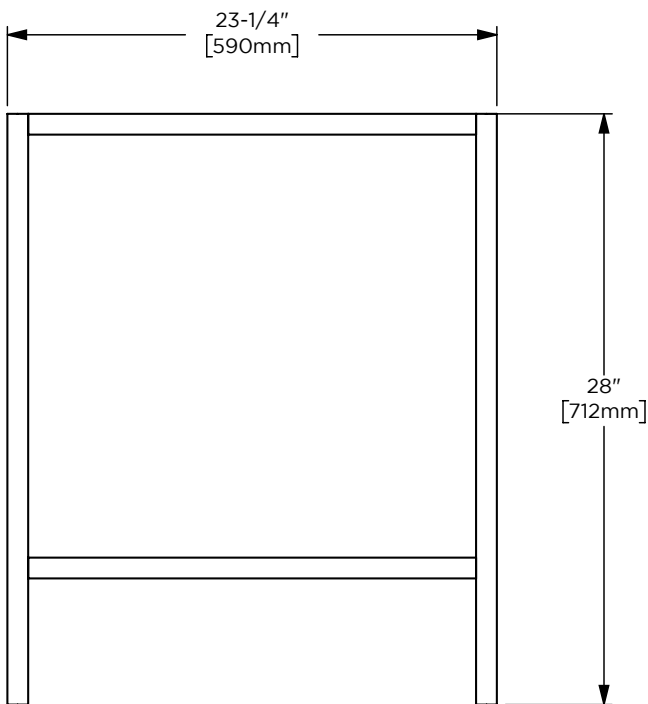

Width: 23-1/4"  
 Height: 28"  
 Depth: 22-1/4"

**Model Number Key**

PRODUCT LINE	CATEGORY	COLLECTION	WIDTH	FINISH OPTIONS	OPTIONS
C = Craft Series	V = Vanity	CO = Cornell	24"	(See above)	(See above)

**Features**

**Dimensions**

Width: 24"

Height: 6"

Depth: 23"