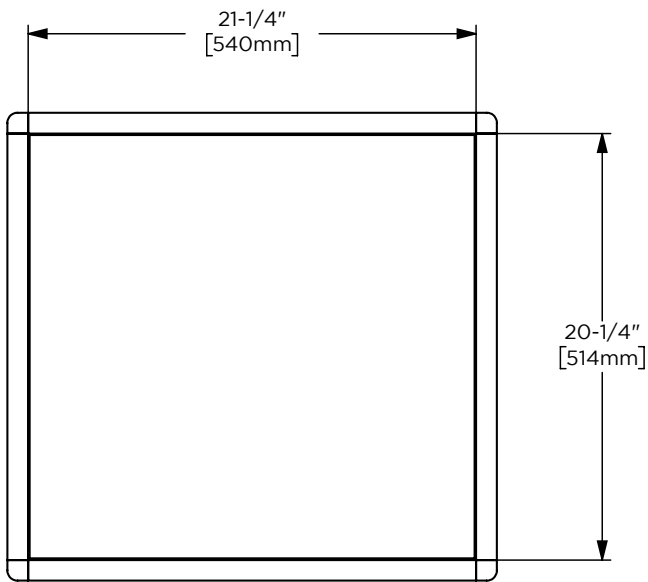

Width: 23-1/4"  
 Height: 28"  
 Depth: 22-1/4"

**Model Number Key**

PRODUCT LINE	CATEGORY	COLLECTION	WIDTH	FINISH OPTIONS	OPTIONS
C = Craft Series	V = Vanity	CO = Cornell	24"	(See above)	(See above)

**Features**

**Dimensions**

Width: 24"

Height: 6"

Depth: 23"