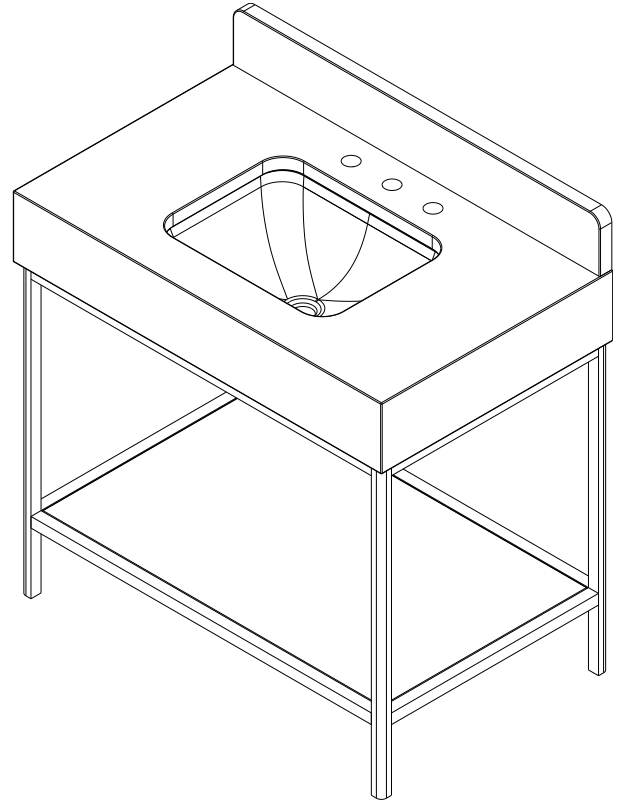

Features

- Fully welded and polished stainless steel frame
- Expertly crafted rounded corner detailing
- Ann Sacks marble storage shelf

Materials & Construction

- Stainless steel frame and legs
- Adjustable leveling feet

Options

- Available in:
 CVCO3684, polished stainless steel
- Coordinating Ann Sacks top and stone storage shelf
- Coordinating mirrors available
- Coordinating linen cabinet available

Dimensions

Width: 35-1/4"
 Height: 28"
 Depth: 22-1/4"

Model Number Key

PRODUCT LINE	CATEGORY	COLLECTION	WIDTH	FINISH OPTIONS	OPTIONS
C = Craft Series	V = Vanity	CO = Cornell	36"	(See above)	(See above)

Features

- The Cornell stone top is fabricated for the Kallista Perfect Soft Rectangle Basin
- Stone tops and shelves are honed, we recommend sealing prior to use with a penetrating sealer
- Periodic cleaning and resealing of the stone top and stone shelf is recommended using products formulated for natural

Dimensions

Width: 36"

Height: 6"

Depth: 23"