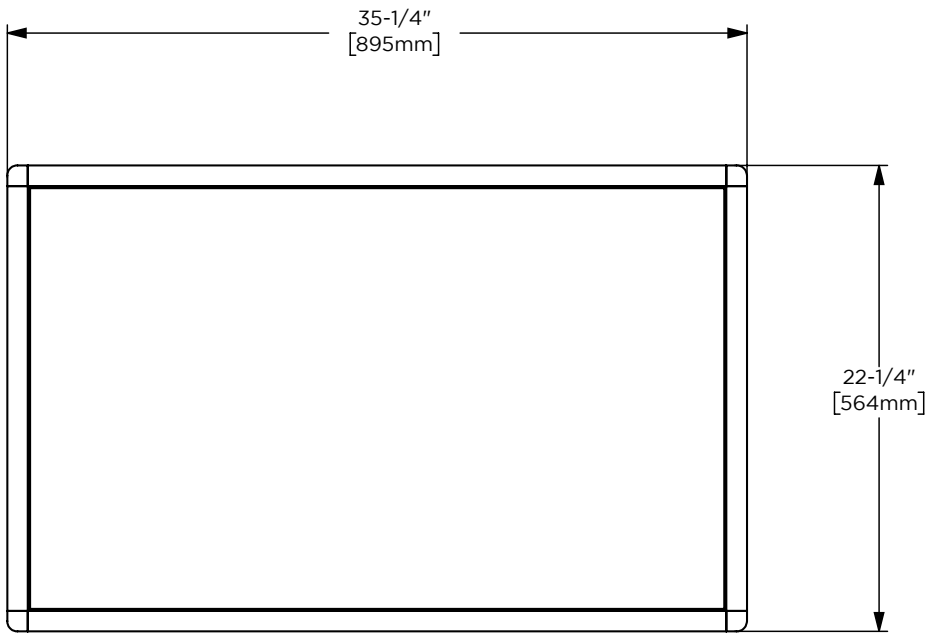

Options

- Available in:
 CVCO3684, polished stainless steel
- Coordinating Ann Sacks top and stone storage shelf
- Coordinating mirrors available
- Coordinating linen cabinet available

Dimensions

Width: 35-1/4"
 Height: 28"
 Depth: 22-1/4"

Model Number Key

PRODUCT LINE	CATEGORY	COLLECTION	WIDTH	FINISH OPTIONS	OPTIONS
C = Craft Series	V = Vanity	CO = Cornell	36"	(See above)	(See above)

Features

- The Cornell stone top is fabricated for the Kallista Perfect Soft Rectangle Basin
- Stone tops and shelves are honed, we recommend sealing prior to use with a penetrating sealer
- Periodic cleaning and resealing of the stone top and stone shelf is recommended using products formulated for natural

Dimensions

Width: 36"

Height: 6"

Depth: 23"