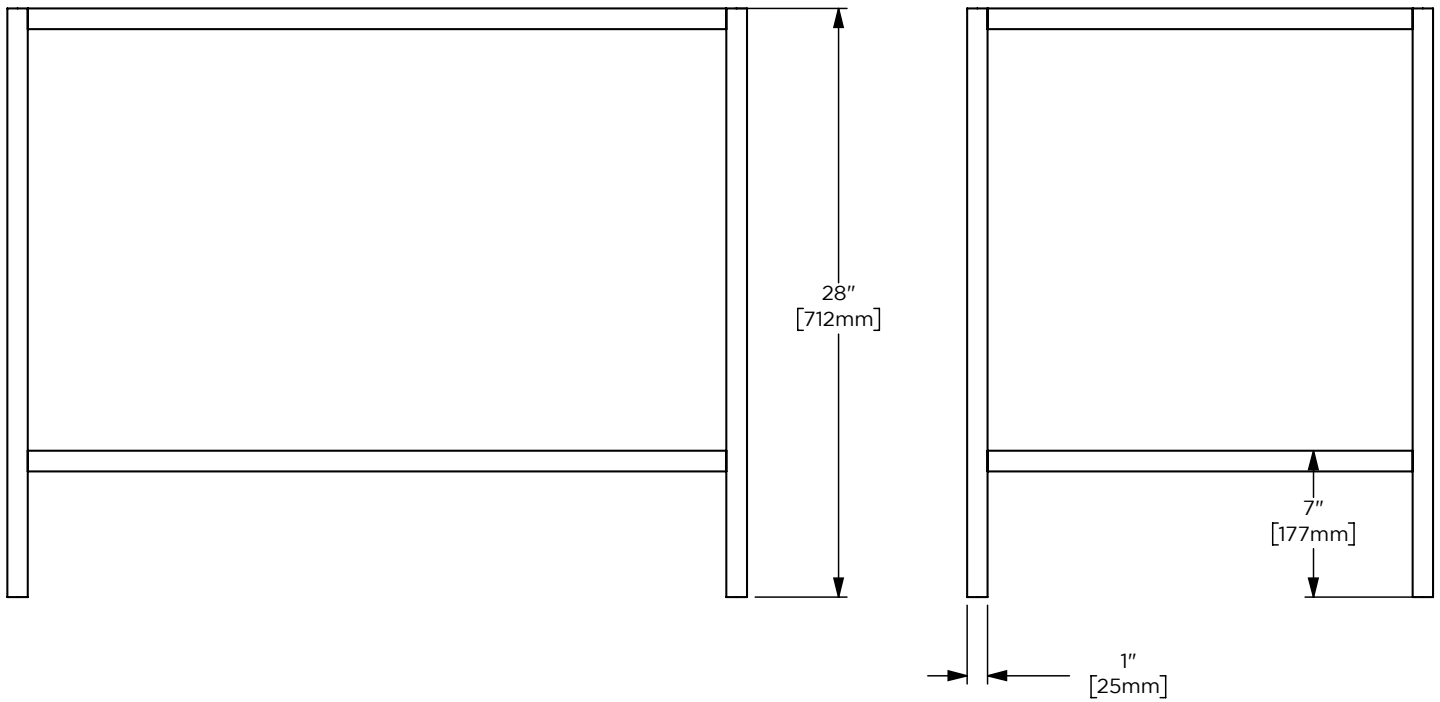

Options

- Available in:
 CVCO3684, polished stainless steel
- Coordinating Ann Sacks top and stone storage shelf
- Coordinating mirrors available
- Coordinating linen cabinet available

Dimensions

Width: 35-1/4"
 Height: 28"
 Depth: 22-1/4"

Model Number Key

PRODUCT LINE	CATEGORY	COLLECTION	WIDTH	FINISH OPTIONS	OPTIONS
C = Craft Series	V = Vanity	CO = Cornell	36"	(See above)	(See above)

Features

- The Cornell stone top is fabricated for the Kallista Perfect Soft Rectangle Basin
- Stone tops and shelves are honed, we recommend sealing prior to use with a penetrating sealer
- Periodic cleaning and resealing of the stone top and stone shelf is recommended using products formulated for natural

Dimensions

Width: 36"

Height: 6"

Depth: 23"