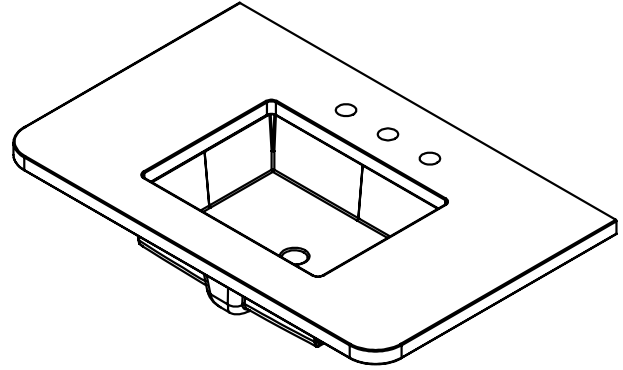

Features

- Silestone Quartz Surface
- Includes Robern Ceramic Lavatory
- Includes installation hardware

Materials & Construction

- Pre-drilled for 8" wide spread faucet

Options

- Available finishes:
 - 93, White Zeus Extreme
 - 95, Eternal Marquina
 - 96, Pietra
 - 97, Calypso
 - 98, Eternal Serena
 - 99, Silken Pearl
 - 100, Eternal Calcatta Gold
 - 101, Iconic Black
- Pairs with Craft Series Helden 36" vanity

Dimensions

Width: 36"
 Height: 1-1/8"
 Depth: 23"

Model Number Key

CATEGORY	DEPTH	WIDTH	LAV TYPE	OVERFLOW	COLORS	DASH	FAUCET HOLES	OPTIONS
T = Top	A = 23" Depth Fabricated Top	36"	U = Under Counter	C = Center Mounted	(See above)	-	8 = 3 Holes Drilled (Centered on Lav Location)	(See above)