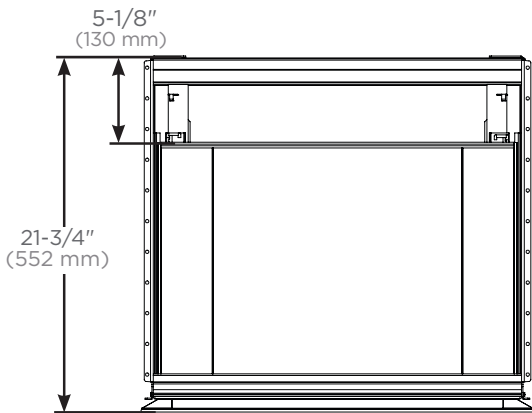

**Dimensions**

Height: 3-3/4" (95 mm)  
 Width: 22-3/16" (564 mm)  
 Depth: 15-3/8" (391 mm)

**Options**

- Choice of split plumbing or full width drawer
- Other widths available - 12" (259 mm) / 30" (716 mm) / 36" (868 mm)

**Optional Accessories**

- Assorted glass bins:
  - Divided storage (GLASSBIN6.38)
  - Small (GLASSBIN3.25)
  - Medium (GLASSBIN5.25)
  - Large (GLASSBIN8.5)

**Model Number Key**

<u>Vanity</u>	<u>Accessory</u>	<u>Feature/Function</u>	<u>Width</u>	<u>Drawer Style</u>
V	A	DRAWER	24 = 22-3/16"	X = Full Drawer

## VADRAWER in D18 - Plumbing and sink clearance

Top view for plumbing and sink clearance

Side views for plumbing and sink clearance with door front

\*Not compatible in locations where undercounter sinks are used or where a drain will need clearance.

## VADRAWER in D21 - Plumbing and sink clearance

Top view for plumbing and sink clearance

Side views for plumbing and sink clearance with door front

\*Not compatible in locations where undercounter sinks are used or where a drain will need clearance.