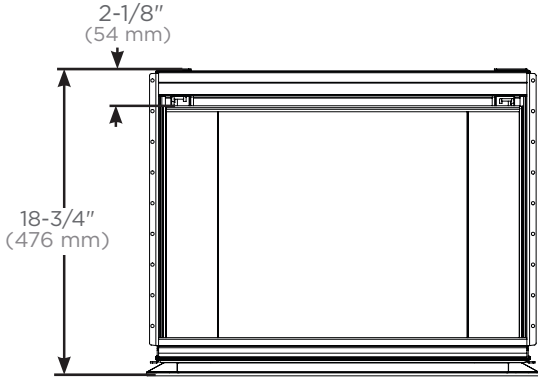

VADRAWER in D18 - Plumbing and sink clearance

Top view for plumbing and sink clearance