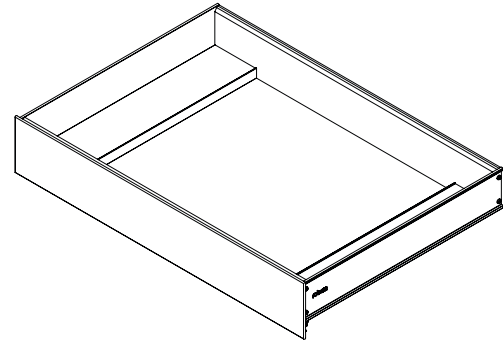

**Features**

- Drawer within a drawer provides easy access to smaller items
- Can be used in a dry styling space
- Insert drawer can be used in both Cartesian D18 & D21 depths
- Handleless ergonomic continuous drawer
- Includes 4 glass organizing bins

**Construction**

- All aluminum and glass construction - designed for disassembly and recycle, aluminum structural frame and drawer sides, glass drawer fronts, and safety backed glass drawer bottom
- Heavy duty, full extension, soft close drawers slides
- Glass fronts are replaceable
- Includes installation hardware

**Dimensions**

Height: 3-3/4" (95 mm)  
 Width: 22-3/16" (564 mm)  
 Depth: 15-3/8" (391 mm)

**Options**

- Choice of split plumbing or full width drawer
- Other widths available - 12" (259 mm) / 30" (716 mm) / 36" (868 mm)

**Optional Accessories**

- Assorted glass bins:
  - Divided storage (GLASSBIN6.38)
  - Small (GLASSBIN3.25)
  - Medium (GLASSBIN5.25)
  - Large (GLASSBIN8.5)

**Model Number Key**

<u>Vanity</u>	<u>Accessory</u>	<u>Feature/Function</u>	<u>Width</u>	<u>Drawer Style</u>
V	A	DRAWER	24 = 22-3/16"	X = Full Drawer