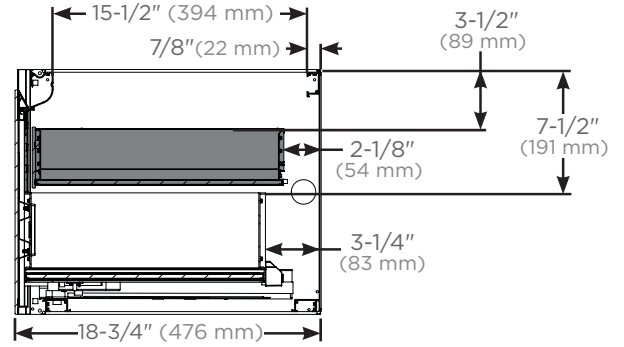

**Dimensions**

Height: 3-3/4" (95 mm)  
 Width: 22-3/16" (564 mm)  
 Depth: 15-3/8" (391 mm)

**Options**

- Choice of split plumbing or full width drawer
- Other widths available - 12" (259 mm) / 30" (716 mm) / 36" (868 mm)

**Optional Accessories**

- Assorted glass bins:
  - Divided storage (GLASSBIN6.38)
  - Small (GLASSBIN3.25)
  - Medium (GLASSBIN5.25)
  - Large (GLASSBIN8.5)

**Model Number Key**

<u>Vanity</u>	<u>Accessory</u>	<u>Feature/Function</u>	<u>Width</u>	<u>Drawer Style</u>
V	A	DRAWER	24 = 22-3/16"	X = Full Drawer

## VADRAWER in D18 - Plumbing and sink clearance

Top view for plumbing and sink clearance

Side views for plumbing and sink clearance with door front

\*Not compatible in locations where undercounter sinks are used or where a drain will need clearance.