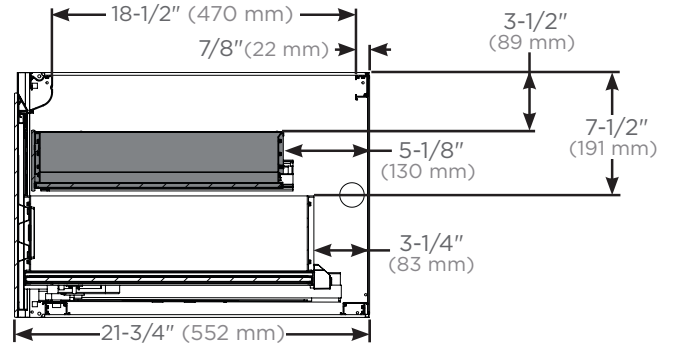

**Dimensions**

Height: 3-3/4" (95 mm)  
 Width: 22-3/16" (564 mm)  
 Depth: 15-3/8" (391 mm)

**Options**

- Choice of split plumbing or full width drawer
- Other widths available - 12" (259 mm) / 30" (716 mm) / 36" (868 mm)

**Optional Accessories**

- Assorted glass bins:
  - Divided storage (GLASSBIN6.38)
  - Small (GLASSBIN3.25)
  - Medium (GLASSBIN5.25)
  - Large (GLASSBIN8.5)

**Model Number Key**

<u>Vanity</u>	<u>Accessory</u>	<u>Feature/Function</u>	<u>Width</u>	<u>Drawer Style</u>
V	A	DRAWER	24 = 22-3/16"	X = Full Drawer

## VADRAWER in D18 - Plumbing and sink clearance

Top view for plumbing and sink clearance

Side views for plumbing and sink clearance with door front

\*Not compatible in locations where undercounter sinks are used or where a drain will need clearance.

## VADRAWER in D21 - Plumbing and sink clearance

Top view for plumbing and sink clearance

Side views for plumbing and sink clearance with door front

\*Not compatible in locations where undercounter sinks are used or where a drain will need clearance.