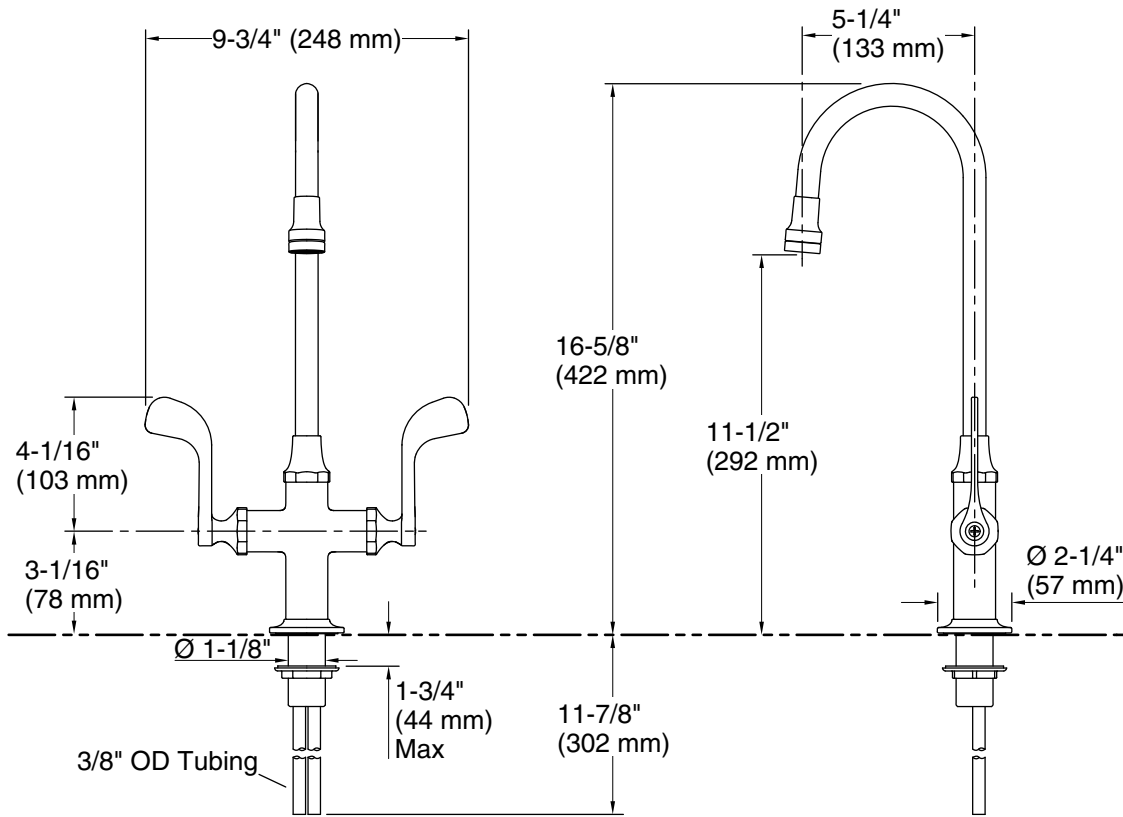

KOHLER[®] Faucets

Monoblock gooseneck bathroom base sink faucet, 0.5 gpm
Triton[®] Bowe[®]
K-100T70-5ANA

Features

- Quarter-turn washerless ceramic disc valves
- Vandal proof wristblade handles
- Gooseneck swing/rigid spout with 5-1/4" (133 mm) reach
- 0.5 gpm (1.9 lpm) maximum flow rate at 60 psi (4.14 bar)
- Vandal-resistant aerated outlet

3-13-2025 19:59 - US/CA

THE BOLD LOOK
OF **KOHLER[®]**

Technical Information

All product dimensions are nominal.

Faucet flow rate: 0.5 gal/min (1.9 l/min)

Spout:

Spout reach: 5-3/16" (132 mm)

Notes