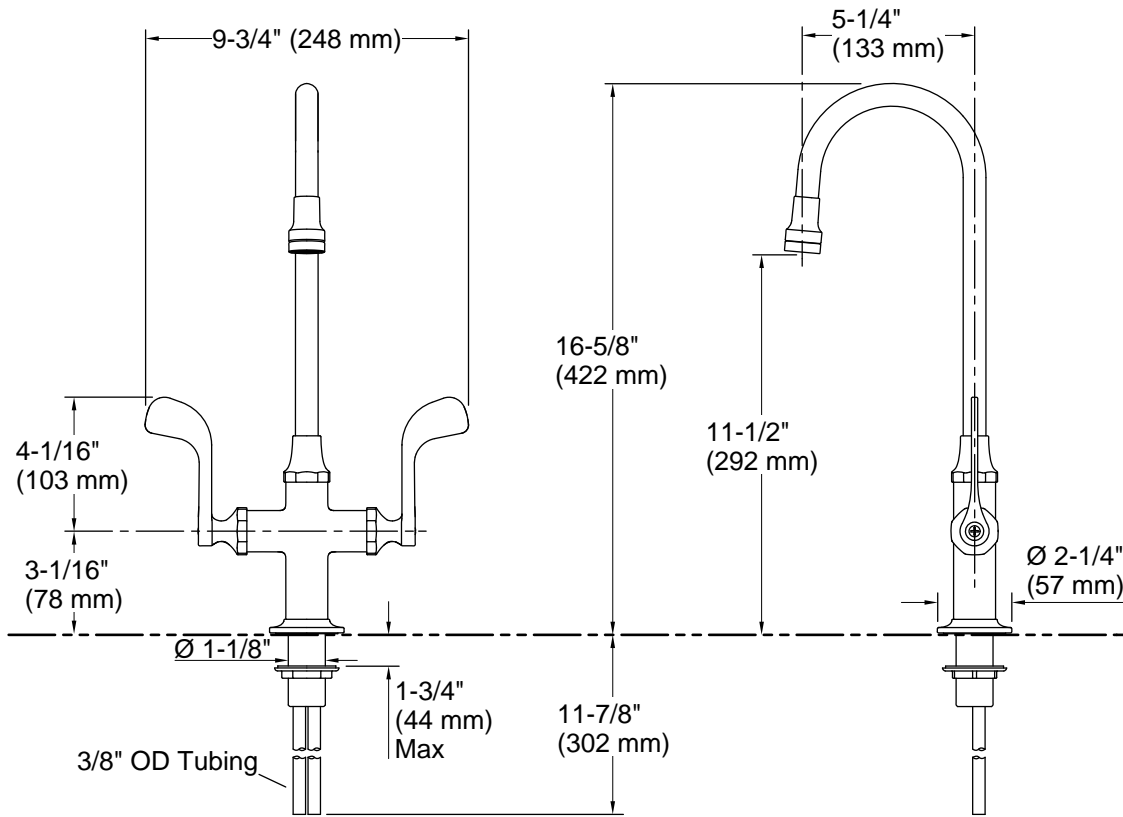

KOHLER® Faucets

Monoblock gooseneck bathroom base sink faucet, 0.5 gpm
Triton® Bowe®
K-100T70-5ANA

Features

- Quarter-turn washerless ceramic disc valves
- Vandal proof wristblade handles
- Gooseneck swing/rigid spout with 5-1/4" (133 mm) reach
- 0.5 gpm (1.9 lpm) maximum flow rate at 60 psi (4.14 bar)
- Vandal-resistant aerated outlet

THE BOLD LOOK
OF **KOHLER®**

Technical Information

All product dimensions are nominal.

Faucet:

Flow rate: 0.5 gal/min (1.9 l/min)

Drain included: No

Spout:

Spout reach: 5-3/16" (132 mm)