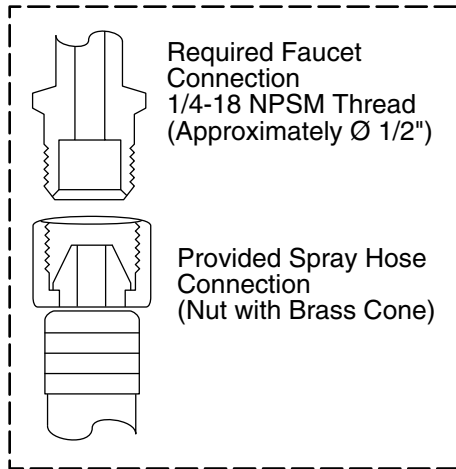

## Available Colors/Finishes

*Color tiles intended for reference only.*

Color	Code	Description
-------	------	-------------

CP Polished Chrome

BN Vibrant® Brushed Nickel

### Technical Information

All product dimensions are nominal.

Drain included: No