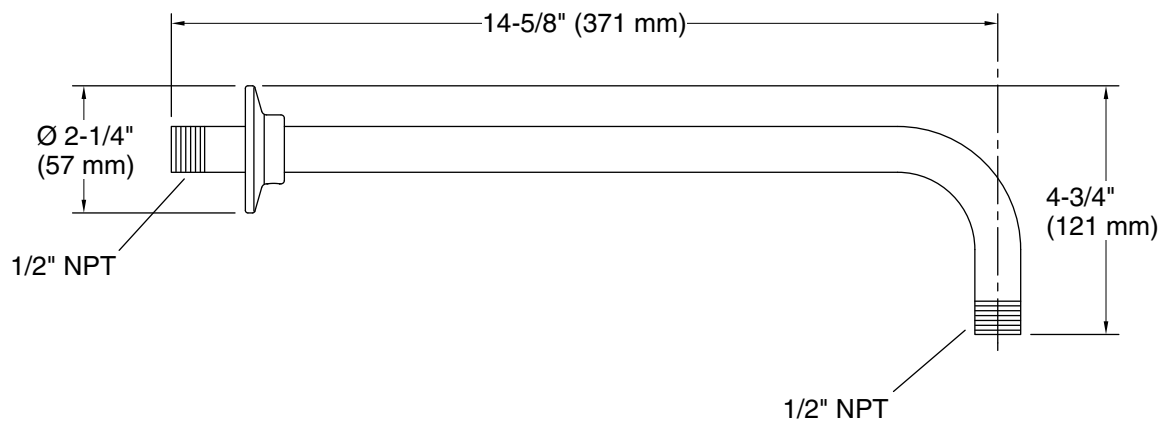

Material

- Brass
- KOHLER finishes resist corrosion and tarnishing

Installation

- 1/2" -14 NPT connection
- Wall-mount

Recommended Products/Accessories

K-23723 Faucet cleaner

Codes/Standards

None Applicable

Technical Information

All product dimensions are nominal.

Spout:

Notes

Install this product according to the installation instructions.