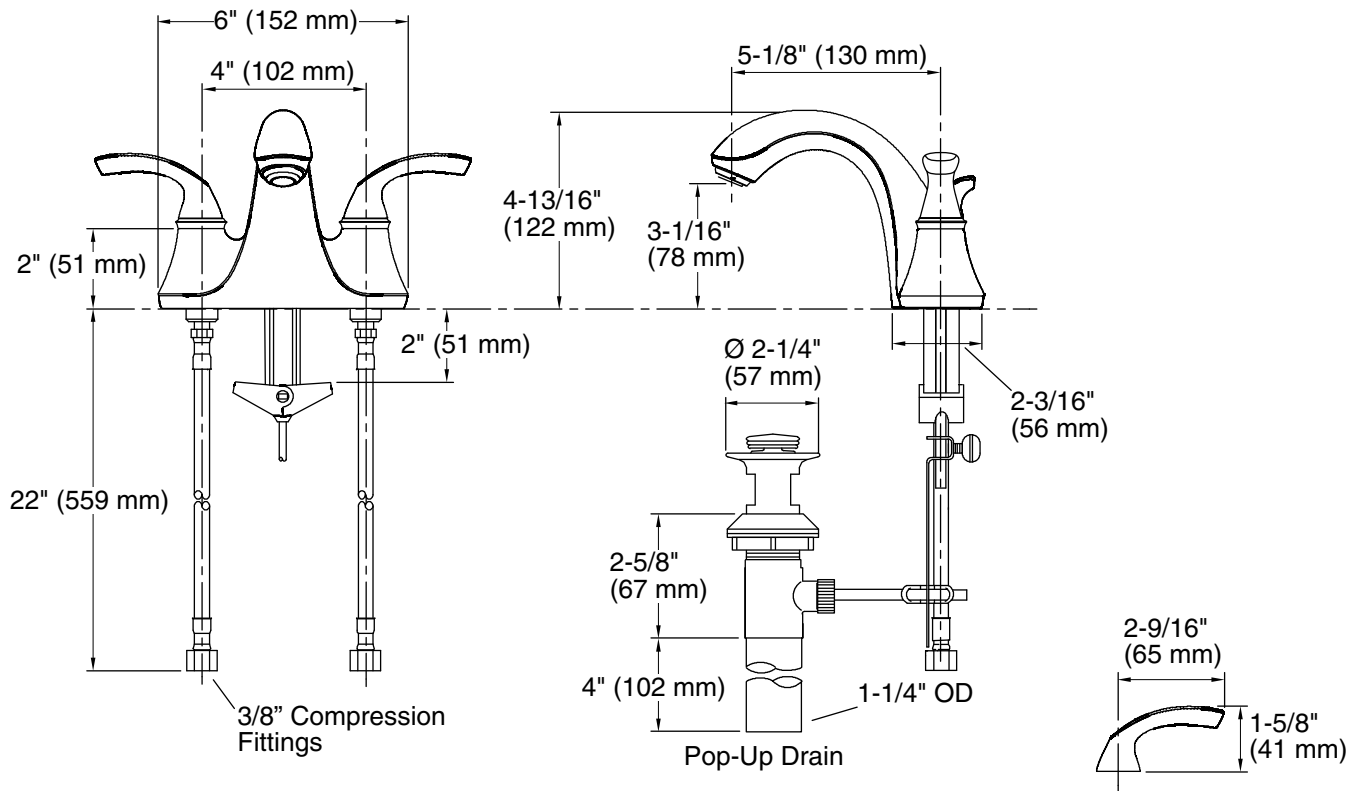

## Features

- 5-1/8" (130 mm) spout reach
- 1.2 gpm (4.5 lpm) maximum flow rate at 60 psi (4.14 bar)
- KOHLER® ceramic disc valves exceed industry longevity standards for a lifetime of durable performance
- Two sculpted lever handle centerset bathroom sink faucet for 4" centers
- Includes metal pop-up drain with 1-1/4" (32 mm) tailpiece
- Reversible quarter-turn washerless ceramic disc valves
- Coordinates with Forté® faucets, accessories, and showering components to complete your bathroom
- Low-flow aerator option available

## Installation

- Deck-mount
- For 4" (102 mm) centers
- Integrated supply lines with 3/8" compression connection

### Technical Information

All product dimensions are nominal.

Faucet flow rate: 1.2 gal/min (4.5 l/min)

Drain included: Yes

### Spout:

Spout reach: 5-1/8" (130 mm)