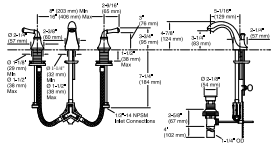

Features

- Two traditional lever handles allow for both volume and temperature control
- Includes metal pop-up drain with 1-1/4" (32 mm) tailpiece
- 1.2 gpm (4.5 lpm) maximum flow rate at 60 psi (4.14 bar)
- 5-1/8" (130 mm) spout reach
- KOHLER® ceramic disc valves exceed industry longevity standards for a lifetime of durable performance
- Coordinates with Forté® faucets, accessories, and showering components to complete your bathroom

Material

- Premium metal construction for durability and reliability
- KOHLER finishes resist corrosion and tarnishing

Installation

- Handles are preassembled on valves to simplify installation
- Quick-connect fittings make installation easy
- For 8" – 16" (203 – 406 mm) centers

KOHLER® Faucet Lifetime Limited Warranty

See website for detailed warranty information.

Technical Information

All product dimensions are nominal.

Faucet flow rate: 1.2 gal/min (4.5 l/min)

Drain included: Yes

Spout:

Spout reach: 5-1/16" (129 mm)

Notes

Install this product according to the installation guide.

ADA compliant for handles only.

ADA, OBC, CSA B651 compliant when installed to the specific requirements of these regulations.