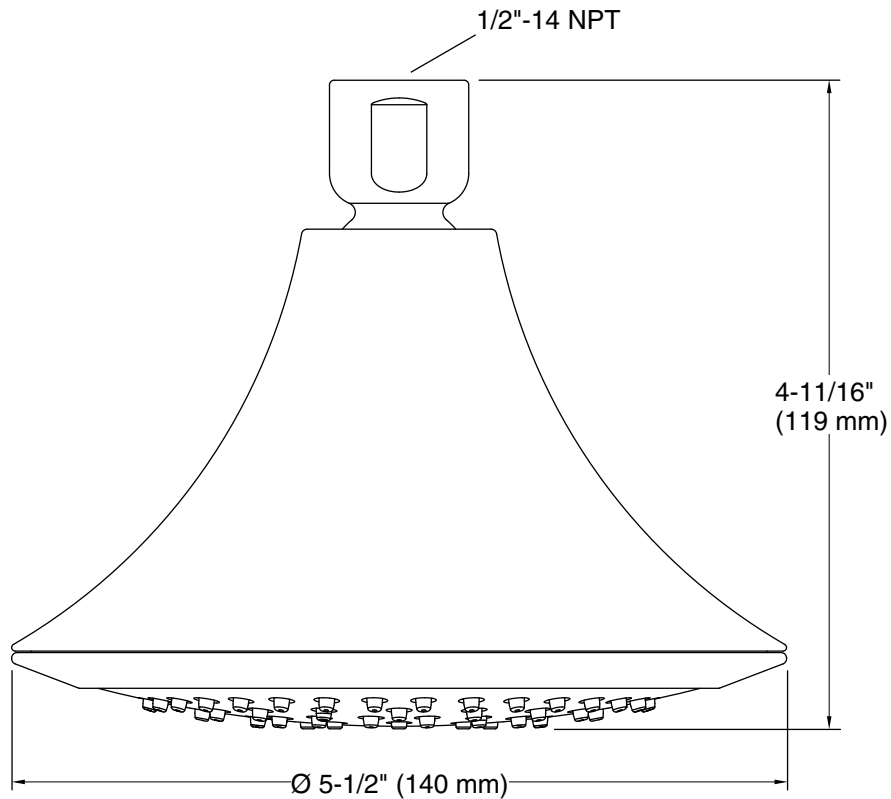

Technical Information

All product dimensions are nominal.

Drain included: No

Handshower:

Rated maximum flow: 0 gal/min (0 l/min)

Showerhead/Body Spray:

Rated maximum flow: 2.5 gal/min (9.5 l/min)

Notes

Install this product according to the installation guide.