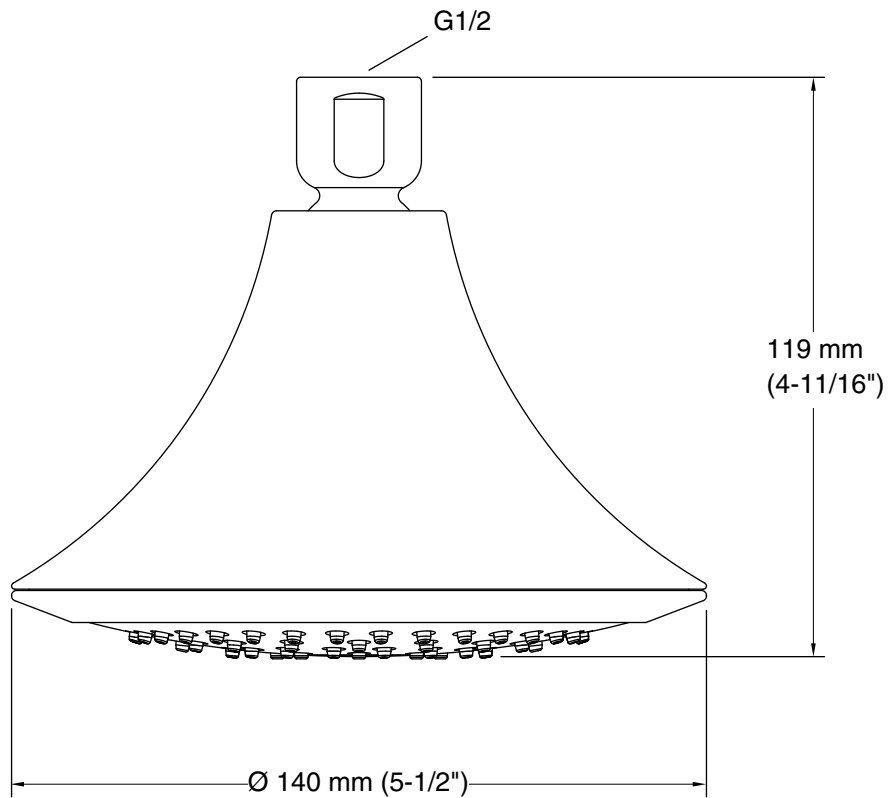

Technical Information

All product dimensions are nominal.

Notes

Install this product according to the installation guide.