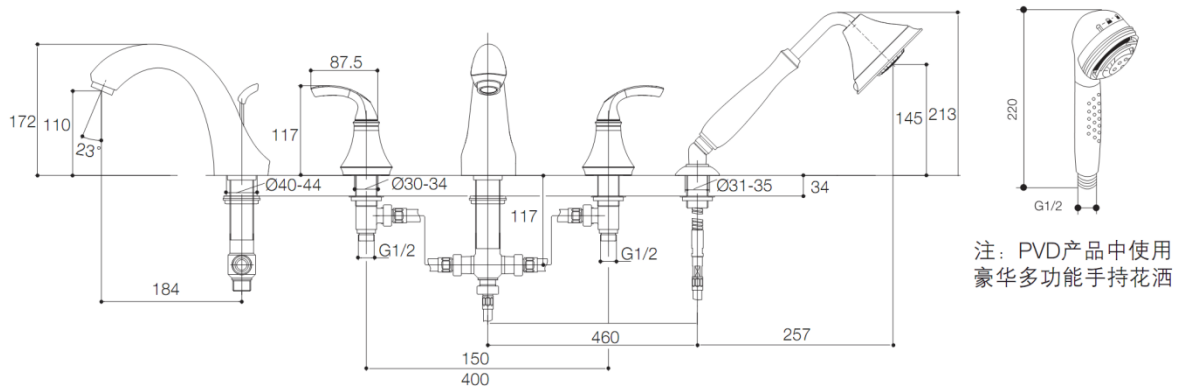

### Product Specification:

Model	Spout		Handle	Includes	Finish	NOTE
	Reach	Height				
K-10294T-4	184mm	110mm	Metal	Spout, valve, handle, aerator, diverter, handshower and base	CP	-

### Product Dimension:

K-10294T-4

\*The above information are subject to change without notice.