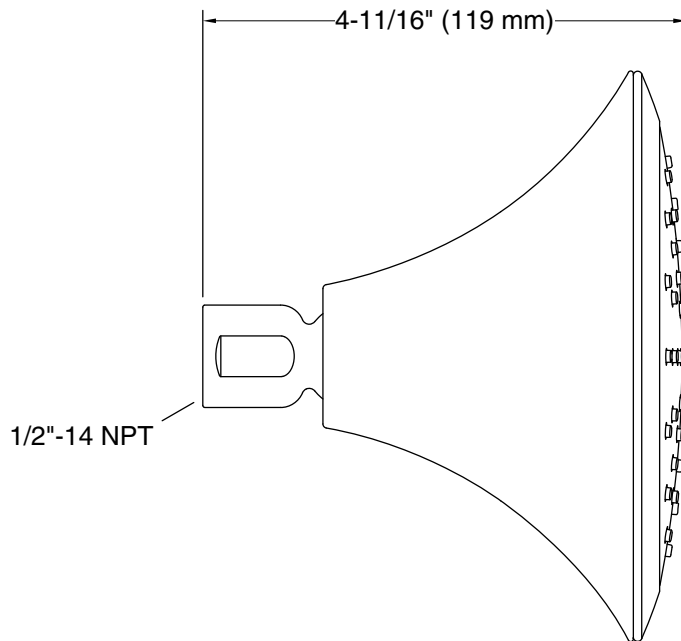

### Installation

- 1/2" -14 NPT connection
- Shower arm and flange sold separately

### Technical Information

All product dimensions are nominal.