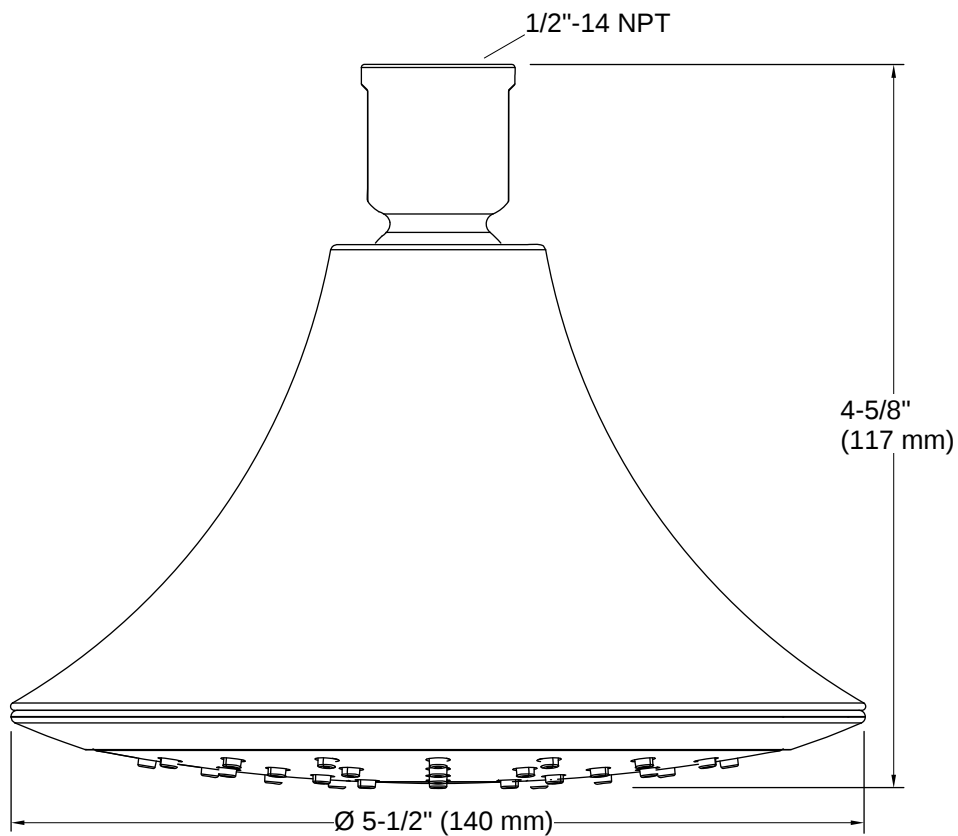

## Installation

- 1/2" -14 NPT connection
- Shower arm and flange sold separately