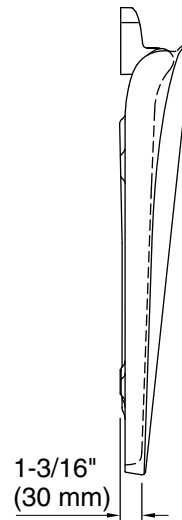

Required Electrical Service

One dedicated circuit required, protected with Class A Ground-Fault Circuit-Interrupter (GFCI). Outside North America, this device may be known as a Residual Current Device (RCD).
120/240 V, 0.6 A, 50/60 Hz

Technical Information

All product dimensions are nominal.

Seat shape type:	Elongated
Seat front type:	Closed-front
Seat-mounting holes:	5-1/2" (140 mm)
Bluetooth® range:	33 ft (10.1 m)
Bluetooth® version:	4.2
Power cord length:	60" (1524 mm)

Notes

Install this product according to the installation instructions.

Do not install this seat in a location where: (1) water might be splashed on the product or (2) excessive moisture, high humidity levels, or condensation is present. This will avoid damage to the electronic components.

Do not use an extension cord with this product.

To avoid possible product malfunction, do not plug in the seat until instructed to do so.

Locate the receptacle at least 6" (152 mm) above the floor, and within a 32" (813 mm) radius measured 2" (51 mm) from the bowl ledge.