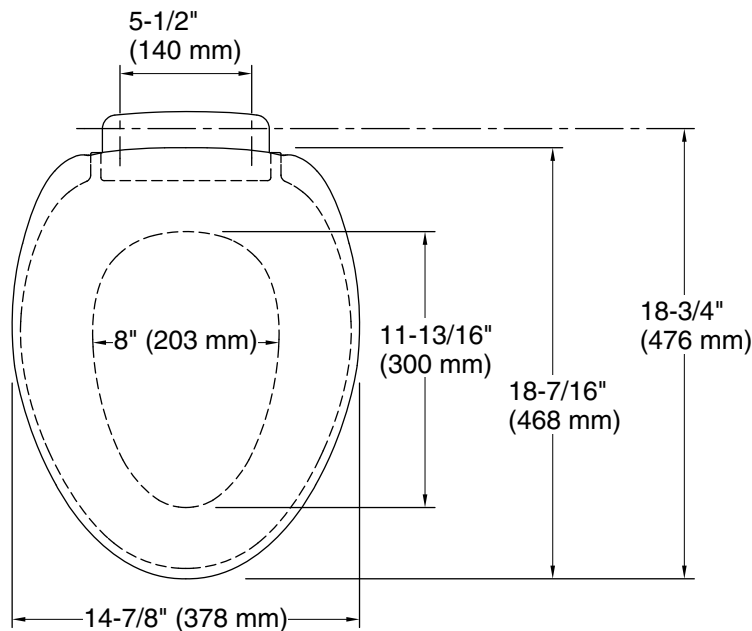

Required Electrical Service

One dedicated circuit required, protected with Class A Ground-Fault Circuit-Interrupter (GFCI). Outside North America, this device may be known as a Residual Current Device (RCD).
120/240 V, 0.6 A, 50/60 Hz

Technical Information

All product dimensions are nominal.

Seat shape type:	Elongated
Seat front type:	Closed-front
Seat-mounting holes:	5-1/2" (140 mm)
Bluetooth® range:	33 ft (10.1 m)
Bluetooth® version:	4.2
Power cord length:	60" (1524 mm)

Notes

Install this product according to the installation instructions.

Do not install this seat in a location where: (1) water might be splashed on the product or (2) excessive moisture, high humidity levels, or condensation is present. This will avoid damage to the electronic components.

Do not use an extension cord with this product.

To avoid possible product malfunction, do not plug in the seat until instructed to do so.

Locate the receptacle at least 6" (152 mm) above the floor, and within a 32" (813 mm) radius measured 2" (51 mm) from the bowl ledge.