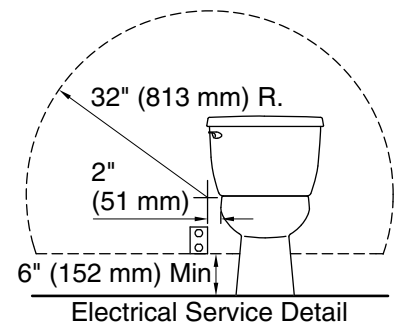

Required Electrical Service

One dedicated circuit required, protected with Class A Ground-Fault Circuit-Interrupter (GFCI). Outside North America, this device may be known as a Residual Current Device (RCD).
120/240 V, 0.6 A, 50/60 Hz

Technical Information

All product dimensions are nominal.

Seat shape type:	Elongated
Seat front type:	Closed-front
Seat-mounting holes:	5-1/2" (140 mm)
Bluetooth® range:	33 ft (10.1 m)
Bluetooth® version:	4.2
Power cord length:	60" (1524 mm)

Notes

Install this product according to the installation instructions.

Do not install this seat in a location where: (1) water might be splashed on the product or (2) excessive moisture, high humidity levels, or condensation is present. This will avoid damage to the electronic components.

Do not use an extension cord with this product.

To avoid possible product malfunction, do not plug in the seat until instructed to do so.

Locate the receptacle at least 6" (152 mm) above the floor, and within a 32" (813 mm) radius measured 2" (51 mm) from the bowl ledge.