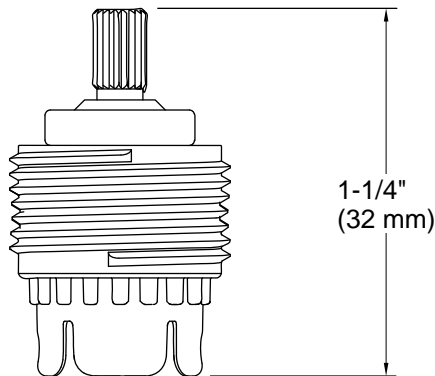

Features

- Includes deep rough-in kit complete
- Universal design works with all trims for K-8305 and K-28305 cartridges

Material

- Premium materials selected for long-term reliability and resistance to wear

Installation

- Increases K-8305 or K-28305 cartridge rough-in depth by 3/4"

Recommended Products/Accessories

K-8305 Pressure-balancing cartridge

Codes/Standards

None Applicable

KOHLER® Faucet Lifetime Limited Warranty

See website for detailed warranty information.

Technical Information

All product dimensions are nominal.

Spout:

Handshower:

Rated maximum flow: 0 gal/min (0 l/min)