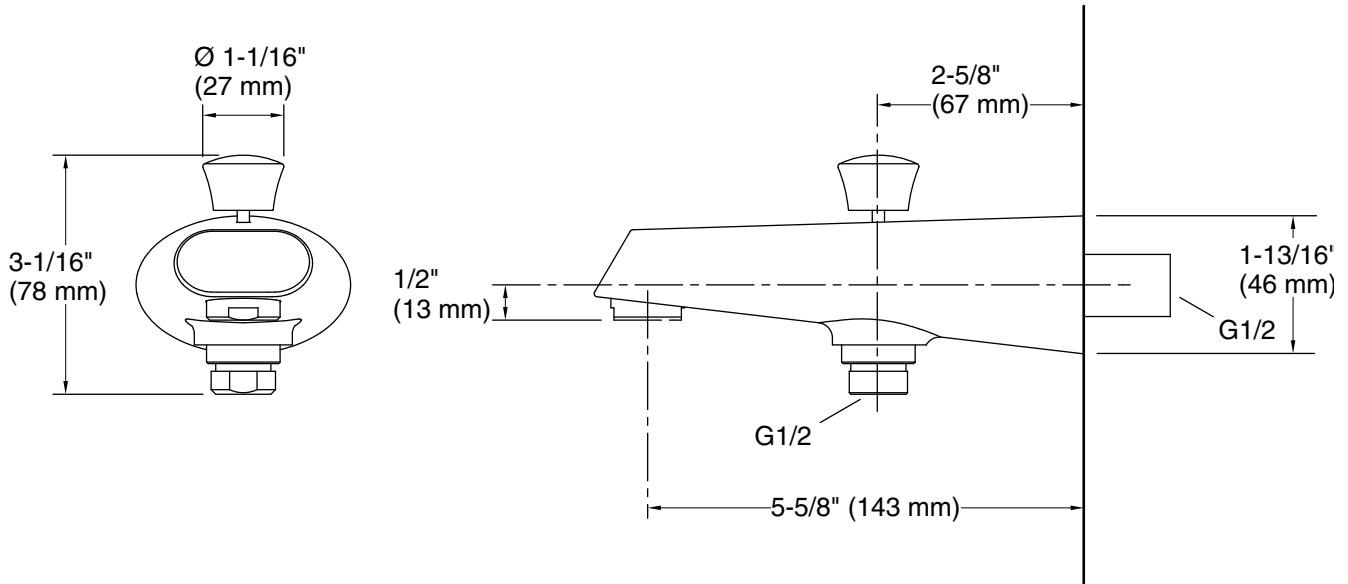

Features

- Diverter spout with G 1/2 connection
- 5.6 inch (142 mm) spout reach

Material

- Brass
- KOHLER® finishes resist corrosion and tarnishing

Installation

- Wall-mount

Codes/Standards

None Applicable

Technical Information

All product dimensions are nominal.

Faucet:

Flow rate: 4.48 gal/min (17 l/min)

Drain included: No

Drain with overflow: No

Spout:

Spout reach: 6-9/16" (167 mm)