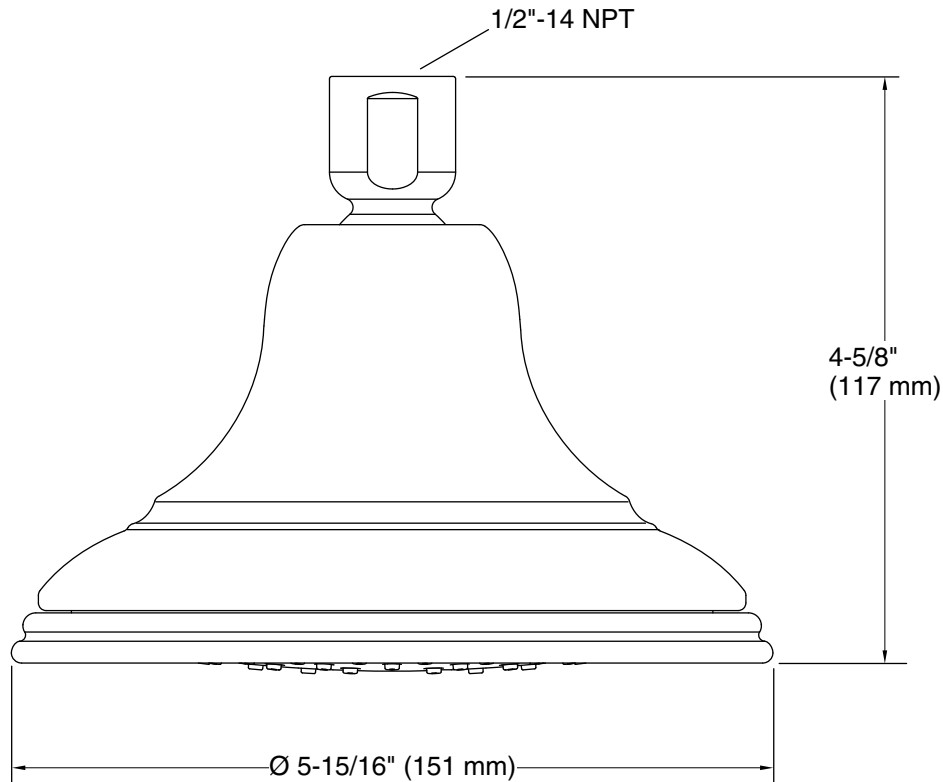

Technical Information

All product dimensions are nominal.

Showerhead/Body Spray:

Rated maximum flow: 2.5 gal/min (9.5 l/min)

Notes

Install this product according to the installation guide.