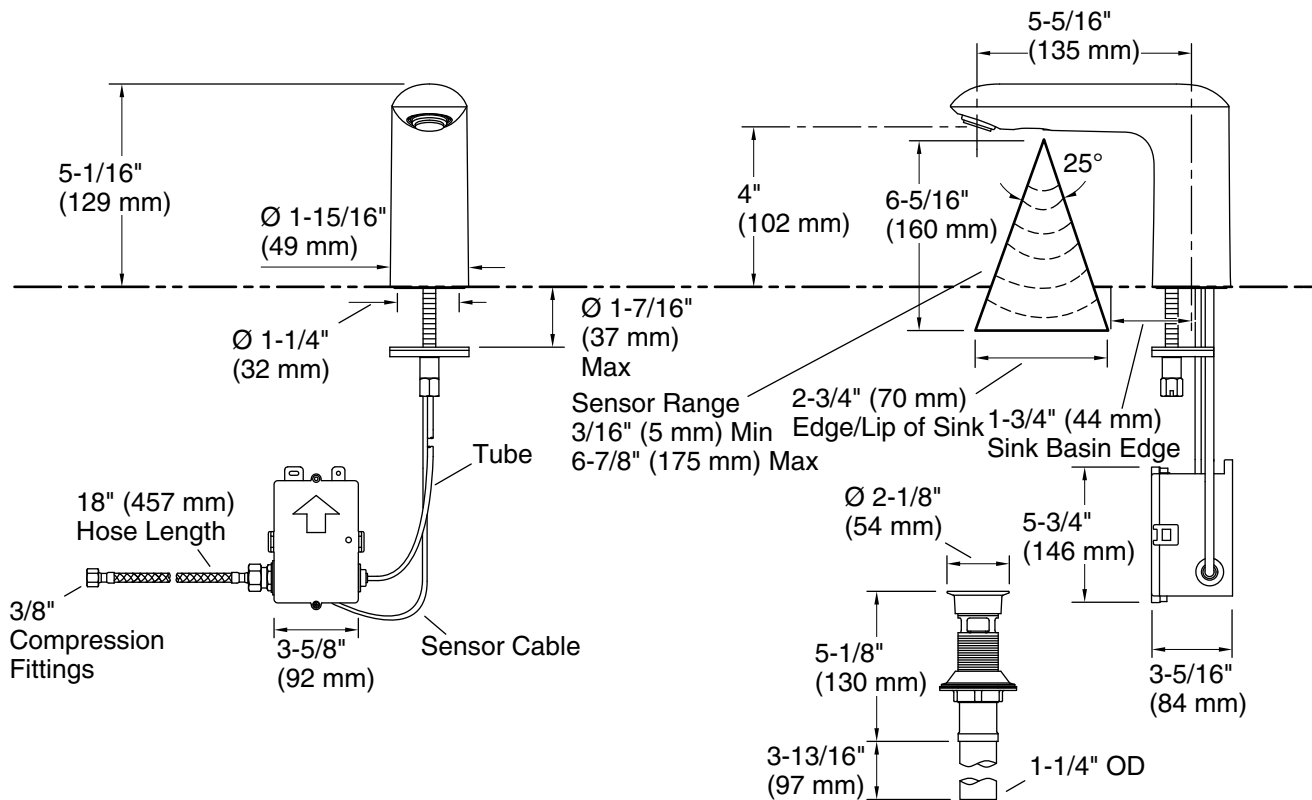

Required Electrical Service

Technical Information

All product dimensions are nominal.

Power source: Hardwire - AC and Plug - AC, not included

Faucet:

Flow rate: 0.5 gal/min (1.9 l/min)

Drain included: Yes

Spout:

Spout reach: 5-5/16" (135 mm)

Handshower:

Rated maximum flow: 0 gal/min (0 l/min)

Notes

Install this product according to the installation instructions.

A 1-1/4" (32 mm) minimum to 1-1/2" (38 mm) maximum diameter mounting hole is required.

The minimum distance between the back of the faucet spout and the wall must be 1-3/4" (44 mm). This will allow proper clearance for setscrew access.

The maximum distance between the bathroom sink basin edge to the base of the faucet spout must be 1-3/4" (44 mm).

This product requires an AC power supply (not included).

ADA, OBC, CSA B651 compliant when installed to the specific requirements of these regulations.