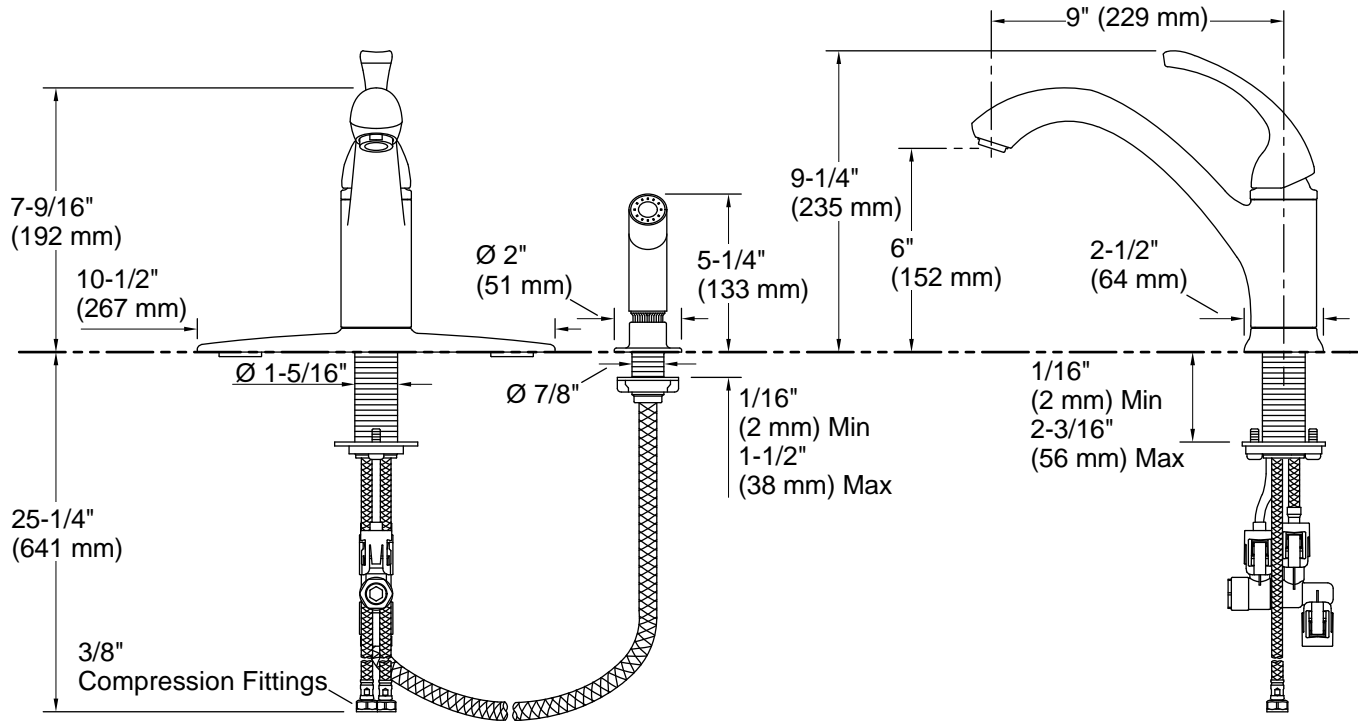

### Technical Information

All product dimensions are nominal.

#### Spout:

Spout reach: 9-1/16" (230 mm)