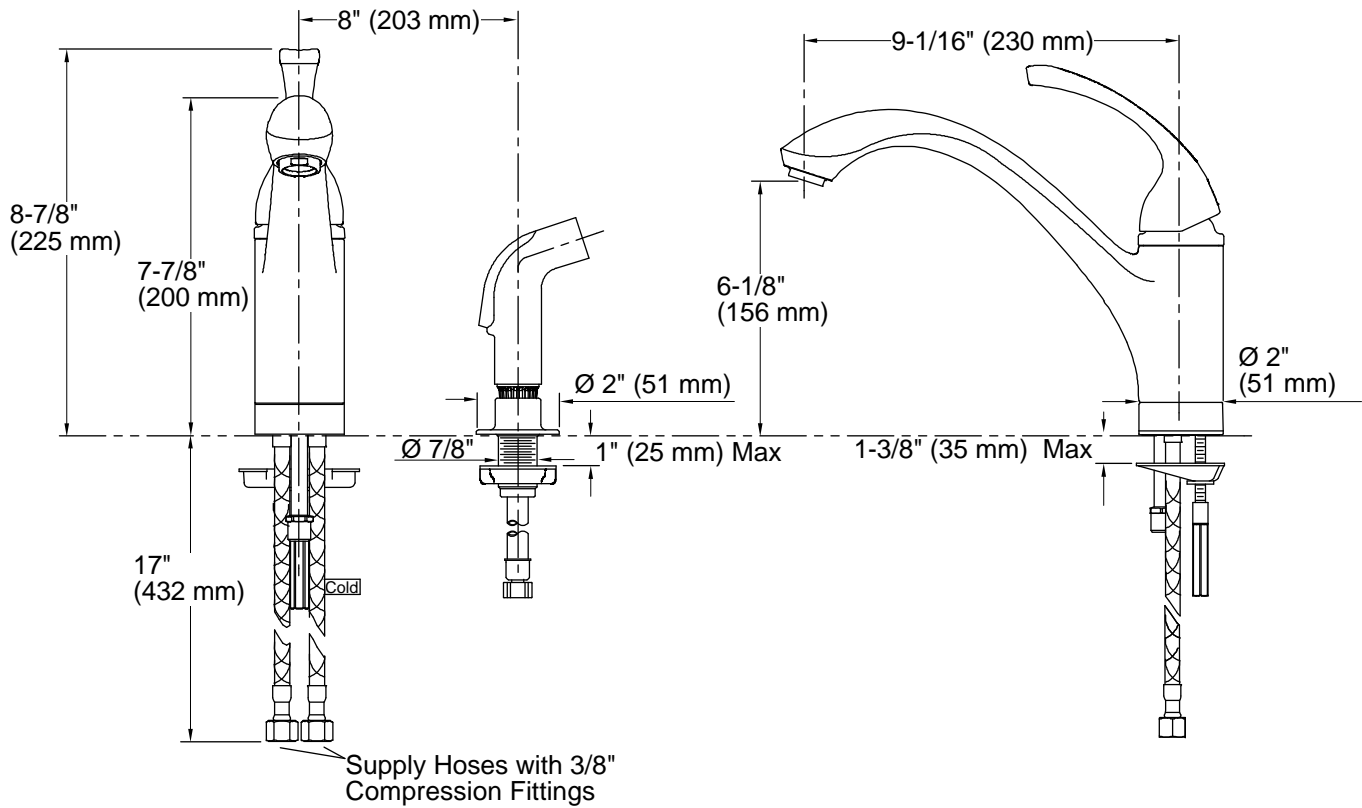

KOHLER® Faucet Lifetime Limited Warranty

See website for detailed warranty information.

Technical Information

All product dimensions are nominal.

Faucet:

Flow rate: 1.5 gal/min (5.7 l/min)

Spout:

Spout reach: 9-1/16" (230 mm)