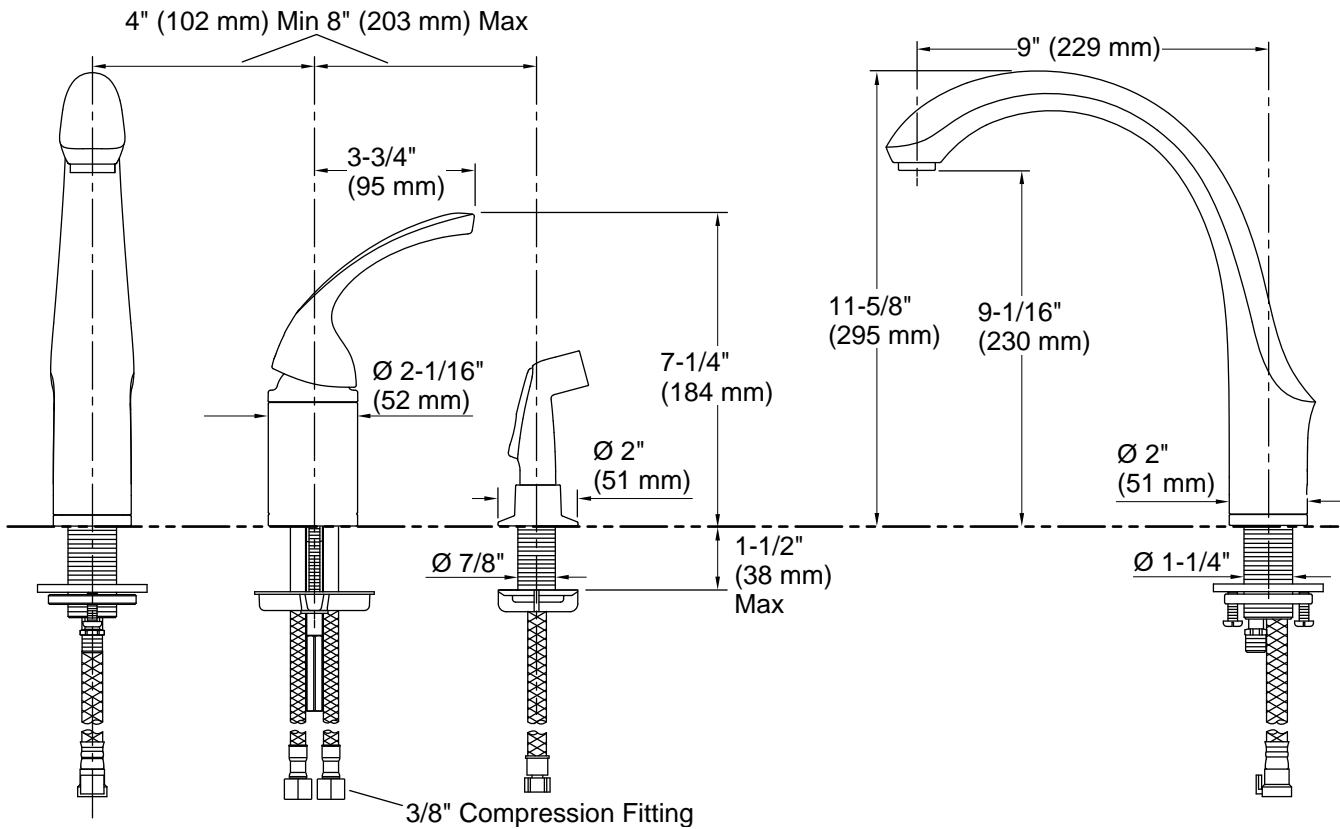

IAPMO Certification

KOHLER® Faucet Lifetime Limited Warranty

See website for detailed warranty information.

Technical Information

All product dimensions are nominal.

Faucet:

Flow rate: 1.5 gal/min (5.7 l/min)

Spout:

Spout reach: 9-1/16" (230 mm)

Notes

Install this product according to the installation guide.

ADA compliant for faucet handles only.

ADA compliant for faucet handles only

ADA, CSA B651 compliant when installed to the specific requirements of these regulations.