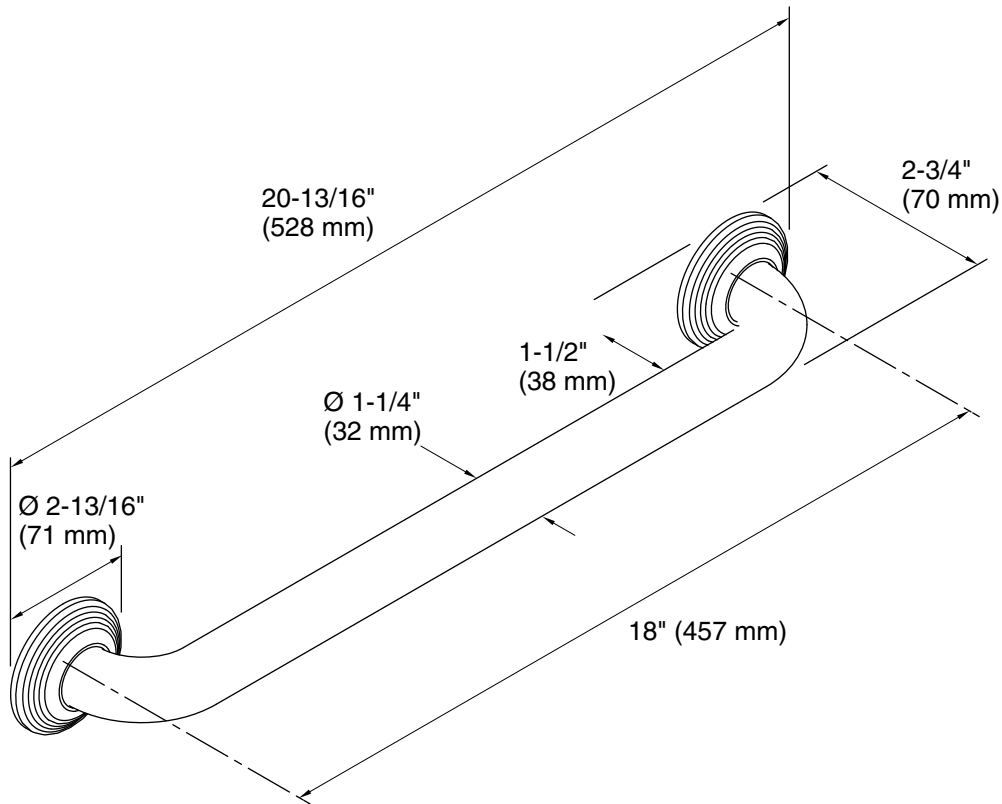

Technical Information

All product dimensions are nominal.

Material: Metal

Notes

Measure your actual product for roughing-in details.

WARNING: Risk of personal injury. The wall plates on the grab bar must be mounted to a brace between the wall studs. This will ensure that the weight of the user is adequately supported.