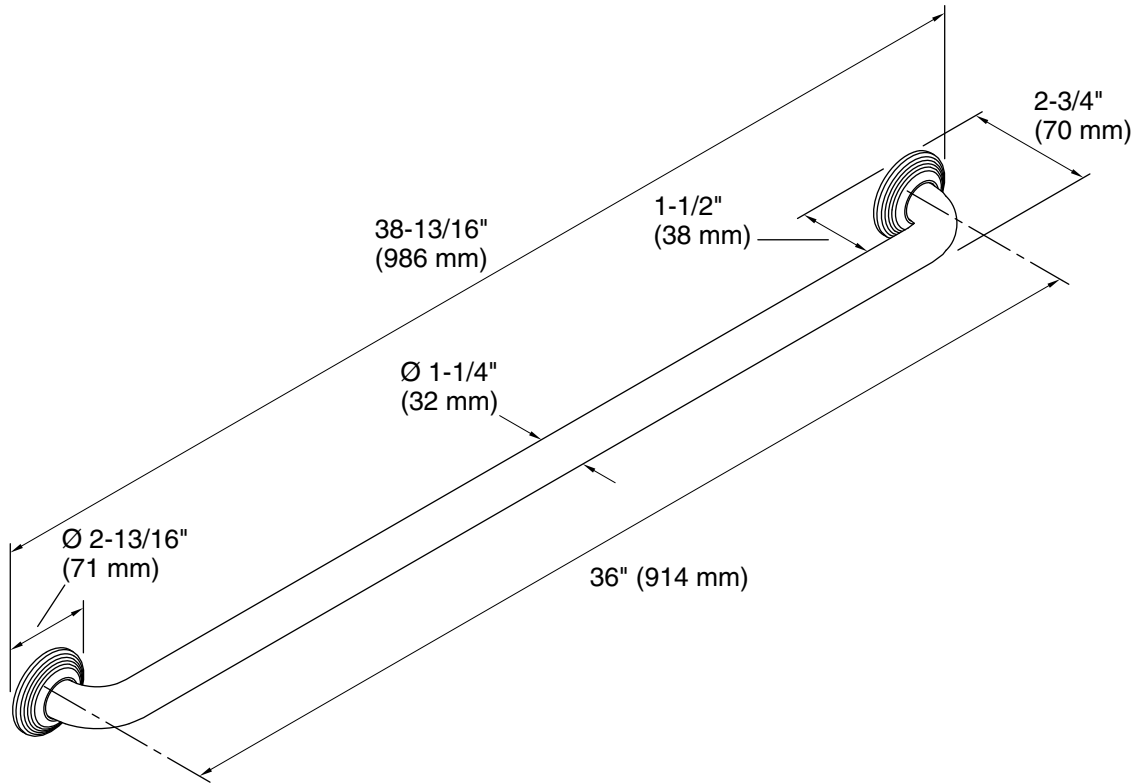

Technical Information

All product dimensions are nominal.

Material: Metal

Notes

Measure your actual product for roughing-in details.

WARNING: Risk of personal injury. The wall plates on the grab bar must be mounted to a brace between the wall studs. This will ensure that the weight of the user is adequately supported.