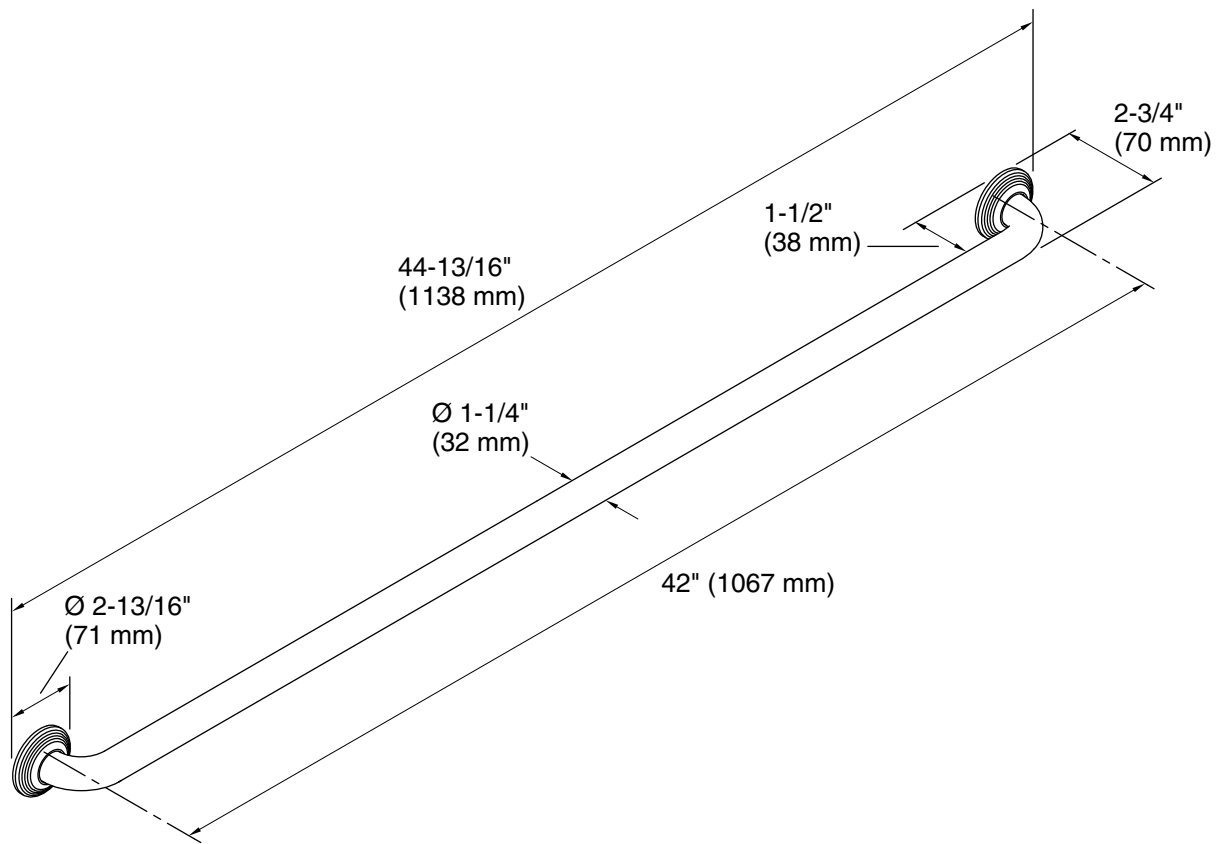

Technical Information

All product dimensions are nominal.

Material: Metal

Notes

Measure your actual product for roughing-in details.

WARNING: Risk of personal injury. The wall plates on the grab bar must be mounted to a brace between the wall studs. This will ensure that the weight of the user is adequately supported.